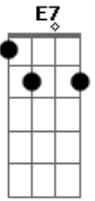

© ukulele-chords.com