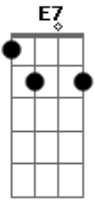

Ringo Starr - I Wanna Be Your Man

Tom: **D**
Intro:

E7
I wanna be your lover baby
I wanna be your man
I wanna be your lover baby
I wanna be your man

Love you like no other baby
like no other can
Love you like no other baby
like no other can

Gb7 B7
I wanna be your man

E7 Db7
I wanna be your man

Gb7 B7
I wanna be your man

E D
I wanna be your man

Tell me that you love me baby
Let me understand
Tell me that you love me baby
I wanna be your man

Gb7 B7
I wanna be your man

E7 Db7
I wanna be your man

Gb7 B7
I wanna be your man

E D
I wanna be your man

Solo:

Acordes

© ukulele-chords.com

© ukulele-chords.com

© ukulele-chords.com