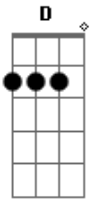

Ringo Starr - I Wanna Be Your Man

Tom: **D**
Intro:

E7
I wanna be your lover baby
I wanna be your man
I wanna be your lover baby
I wanna be your man

Love you like no other baby
like no other can
Love you like no other baby
like no other can

Gb7 B7
I wanna be your man

E7 Db7
I wanna be your man

Gb7 B7
I wanna be your man

E D
I wanna be your man

Tell me that you love me baby
Let me understand
Tell me that you love me baby
I wanna be your man

Gb7 B7
I wanna be your man

E7 Db7
I wanna be your man

Gb7 B7
I wanna be your man

E D
I wanna be your man

Solo:

Acordes

© ukulele-chords.com