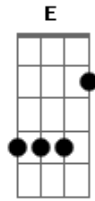

© ukulele-chords.com