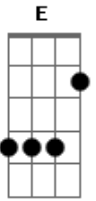

© ukulele-chords.com