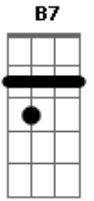

© ukulele-chords.com