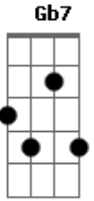

© ukulele-chords.com