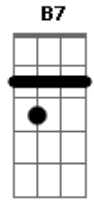

Ringo Starr - I Wanna Be Your Man

Tom: **D**
Intro:

E7
I wanna be your lover baby
I wanna be your man
I wanna be your lover baby
I wanna be your man

Love you like no other baby
like no other can
Love you like no other baby
like no other can

Gb7 B7
I wanna be your man

E7 Db7
I wanna be your man

Gb7 B7
I wanna be your man

E D
I wanna be your man

Tell me that you love me baby
Let me understand
Tell me that you love me baby
I wanna be your man

Gb7 B7
I wanna be your man

E7 Db7
I wanna be your man

Gb7 B7
I wanna be your man

E D
I wanna be your man

Solo:

Acordes

© ukulele-chords.com

© ukulele-chords.com

© ukulele-chords.com