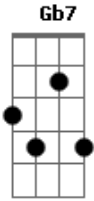

Ringo Starr - I Wanna Be Your Man

Tom: **D**
Intro:

E7
I wanna be your lover baby
I wanna be your man
I wanna be your lover baby
I wanna be your man

Love you like no other baby
like no other can
Love you like no other baby
like no other can

Gb7 B7
I wanna be your man

E7 Db7
I wanna be your man

Gb7 B7
I wanna be your man

E D
I wanna be your man

Tell me that you love me baby
Let me understand
Tell me that you love me baby
I wanna be your man

Gb7 B7
I wanna be your man

E7 Db7
I wanna be your man

Gb7 B7
I wanna be your man

E D
I wanna be your man

Solo:

Acordes

© ukulele-chords.com

© ukulele-chords.com

© ukulele-chords.com