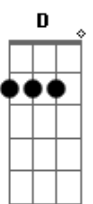

Ringo Starr - Heart On My Sleeve

tom:

Intro: E B D B

[Primeira Parte]

I wear my heart on my sleeve, I'm not afraid
 To say what I mean, mean what I say
 I set myself up, let myself down
 I may be a fool to spread it around

[Refrão]

But I just wanna let you know
 Sometimes I find it so hard not to show
 So I sigh and I let my feelings go

[Segunda Parte]

I wear my heart on my sleeve, don't count the cost
 If I can't live in love then surely I've lost
 You tend to get burned, tend to get bruised
 But it's my life whatever I choose

[Refrão]

Oh, I just wanna let you know
 Sometimes I, I find it so hard not to show
 So I sigh and I let my feelings go

[Terceira Parte]

Acordes

© ukulele-chords.com

© ukulele-chords.com

© ukulele-chords.com