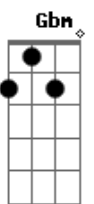

© ukulele-chords.com

I wear my heart on my sleeve
I wear my heart on my sleeve
You tend to get burned, tend to get bruised
But it's my life whatever I choose
[Refrão]
Oh, I just wanna let you know
'cause sometimes I find it so hard not to show
So I sigh, but, baby, you're not alone.

[Final]

You wear your heart on your sleeve, (just like me)
You wear your heart on your sleeve
I wear my heart on my sleeve
I wear my heart on my sleeve (try not to show)
I wear my heart on my sleeve
I wear my heart on my sleeve
I wear my heart on my sleeve
Mm, my heart on my sleeve (baby, you know)
I wear my heart on my sleeve
Oh, my heart on my sleeve
You wear your heart on your sleeve
I wear my heart on my sleeve