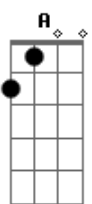

Ringo Starr - Heart On My Sleeve

tom:

Intro: E B D B

[Primeira Parte]

I wear my heart on my sleeve, I'm not afraid
 To say what I mean, mean what I say
 I set myself up, let myself down
 I may be a fool to spread it around

[Refrão]

But I just wanna let you know
 Sometimes I find it so hard not to show
 So I sigh and I let my feelings go

[Segunda Parte]

I wear my heart on my sleeve, don't count the cost
 If I can't live in love then surely I've lost
 You tend to get burned, tend to get bruised
 But it's my life whatever I choose

[Refrão]

Oh, I just wanna let you know
 Sometimes I, I find it so hard not to show
 So I sigh and I let my feelings go

[Terceira Parte]

Acordes

© ukulele-chords.com

© ukulele-chords.com

© ukulele-chords.com