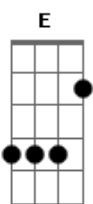

Ringo Starr - Heart On My Sleeve

tom:

Intro: E B D B

[Primeira Parte]

I wear my heart on my sleeve, I'm not afraid
 To say what I mean, mean what I say
 I set myself up, let myself down
 I may be a fool to spread it around

[Refrão]

But I just wanna let you know
 Sometimes I find it so hard not to show
 So I sigh and I let my feelings go

[Segunda Parte]

I wear my heart on my sleeve, don't count the cost
 If I can't live in love then surely I've lost
 You tend to get burned, tend to get bruised
 But it's my life whatever I choose

[Refrão]

Oh, I just wanna let you know
 Sometimes I, I find it so hard not to show
 So I sigh and I let my feelings go

[Terceira Parte]

Acordes

© ukulele-chords.com

© ukulele-chords.com

© ukulele-chords.com