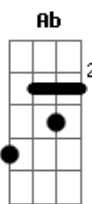

© ukulele-chords.com