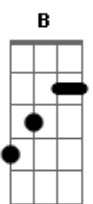

Ringo Starr - Heart On My Sleeve

tom:

Intro: E B D B

[Primeira Parte]

I wear my heart on my sleeve, I'm not afraid
To say what I mean, mean what I say
I set myself up, let myself down
I may be a fool to spread it around

[Refrão]

But I just wanna let you know
Sometimes I find it so hard not to show
So I sigh and I let my feelings go

[Segunda Parte]

I wear my heart on my sleeve, don't count the cost
If I can't live in love then surely I've lost
You tend to get burned, tend to get bruised
But it's my life whatever I choose

[Refrão]

Oh, I just wanna let you know
Sometimes I, I find it so hard not to show
So I sigh and I let my feelings go

[Terceira Parte]

Acordes

© ukulele-chords.com