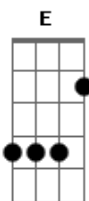

Ringo Starr - Hard Times

tom:

Intro: A

[Primeira Parte]

A
She asks me 'round to have a bite to eat
A
When I get there, she's invited the street
D
She gives me hard times
E A
But when she loves me, she loves me
D
She gives me hard times
E A
But when she loves me, she loves me

[Segunda Parte]

A
I tell her that I'd rather be alone
A
She gets the car and says she'll drive me home
D
She gives me hard times
E A
But when she loves me, she loves me
D
She gives me hard times
E A
But when she loves me, she loves me

[Refrão]

E
Now, take a night, like the night we met
A
I was drinking in the bar, just tryin' to forget
B
When she comes home and says, "you're looking blue"
E Gb B E A
I said, "with my problems so, wouldn't you?"

[Teceira Parte]

A
She takes me home and slips on something cool
A
She gives me kisses where she don't as a rule
D

She gives me hard times
E A
But when she loves me, she loves me
A
Take it away, sugar!

[Solo] A Am A Am
A Am A D
E A

[Quarta Parte]

D
She gives me hard times
E A
But when she loves me, she loves me

[Refrão]

E
Now, take a night, like the night we met
A
I was drinking in the bar, just tryin' to forget
B
When she comes home and says, "you're looking blue"
E Gb B E A
I said, "with my problems so, wouldn't you?"
[Quinta Parte]

A
She takes me home and slips on something cool
A
She let me kiss her where she don't as a rule
D
She gives me hard times
E A
But when she loves me, she loves me
D
She gives me hard times
E A
But when she loves me, she loves me

D A
She give me, she give me such hard times
D A
She give me, she give me such hard times
D A
She give me, she give me such hard times
D A
She give me, she give me such hard times
D A
She give me, she give me such hard times
D A
She give me, she give me such hard times
D A
She give me, she give me such hard times

Acordes

© ukulele-chords.com

© ukulele-chords.com

© ukulele-chords.com

© ukulele-chords.com

© ukulele-chords.com