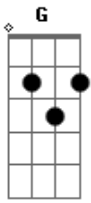

Ringo Starr - Good Night

Tom: G

G Bm C
 Now it's time to say goodnight,
 Bm C D7
 Good night, sleep tight.
 G Bm C
 Now the sun turns out his light,
 Bm C D7
 Good night, sleep tight

Chorus:
 Bm Am Bm Am
 Dream sweet dreams for me ,
 G Am G Am

Dream sweet dreams for you .

Close your eyes and I'll close mine, Goodnight, sleep tight
 Now the moon begins to shine, Goodnight, sleep tight

{Chorus}

Middle:
 G Am A Dm G C D7
 Hm, m m, Hm, m m, Hm, m, m-m-m m.

Close your eyes and I'll close mine, Goodnight, sleep tight
 Now the sun turns out his light, Goodnight, sleep tight

(Chorus)

Acordes

© ukulele-chords.com

© ukulele-chords.com

© ukulele-chords.com

© ukulele-chords.com