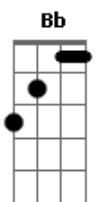

Ringo Starr - Give More Love

tom:
Intro: F Dm F Dm
[Primeira Parte]
F Dm F Dm
Sometimes this world can be a hard place
F Dm Am Bb C
We wonder where we go from here
Gm
So many hurting bad
Dm
Lost everything they had
Bb Dm C Bb Am C
It's hard to know what we can do

[Solo] F Dm F Dm
F Dm Am Bb C

[Ponte]
Gm
There's got to be another way
Dm
To get us to a better day
Bb C Bb Am C
Together we can make a change

[Refrão]
F
Give more love
Gm
Give more love
Bb C
It's what we know we need more of
F
From the heart
Gm
Let it start
Bb C
To spread to everyone
Gm
Now it's up to you
Bb
There's something you can do
F
Give more love
D
Give more love
F D
Give more love

[Final]
F
Give more love
Dm
Give more love
F Dm
Give more love
F
Give more love
Dm
Give more love
F
Give more love

Acordes

© ukulele-chords.com

© ukulele-chords.com

© ukulele-chords.com

© ukulele-chords.com