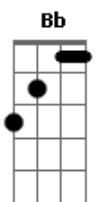

Ringo Starr - Give More Love

tom:

Intro: F Dm F Dm
[Primeira Parte]

F Dm F Dm
Sometimes this world can be a hard place
F Dm Am Bb C
We wonder where we go from here
Gm
So many hurting bad
Dm
Lost everything they had
Bb Dm C Bb Am C
It's hard to know what we can do

[Solo] F Dm F Dm
F Dm Am Bb C

[Ponte]

Gm
There's got to be another way
Dm
To get us to a better day
Bb C Bb Am C
Together we can make a change

[Refrão]

F
Give more love
Gm
Give more love
Bb C
It's what we know we need more of
F
From the heart
Gm
Let it start
Bb C
To spread to everyone
Gm
Now it's up to you
Bb
There's something you can do
F
Give more love
D
Give more love
F D
Give more love

[Final]

F
Give more love
Dm
Give more love
F Dm
Give more love
F
Give more love
Dm
Give more love
F
Give more love

Acordes

© ukulele-chords.com

© ukulele-chords.com

© ukulele-chords.com

© ukulele-chords.com