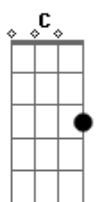

© ukulele-chords.com