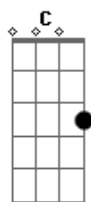

© ukulele-chords.com