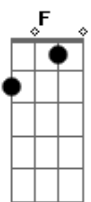

Ringo Starr - Don't Go Where The Road Don't Go

tom:

G
[Primeira Parte]

G F
I woke up from a bad dream
C G
To the howling of a lonely night
G F
But the walls come closing in
C G
Like the victim of a one-way fight
G F
I don't remember many yesterdays
C G
I left a lot of things undone
G F
Now I'm back and I'm here to say
C G
I'm looking after number one

[Refrão]

F
Don't go
C F
Don't go where the road don't go
F
Don't go
C G
Don't go where the road don't go

[Segunda Parte]

G F
Seeing people on the freeway
C G
Takes me back to where I started from
G F
I was riding on the big wheel
C G
I was walking in a midnight sun
G F
Well, I did a lot of favors then
C G
I asked for nothing in return
G F
Now those friends have all disappeared
C G
I guess there's still so much to learn

[Refrão]

F
Don't go
C G
Don't go where the road don't go
F
Don't go

C G
Don't go where the road don't go
F
Don't go
C G
Don't you go where the road don't go
F
Because you'll never run
C G
You'll never outrun the gun

[Ponte]

Em G D
Well, I said it don't come easy
Em G D
Well, I sure know how it feels

[Refrão]

F
Don't go
C G
Don't go where the road don't go
F
Don't go
C G
Don't go where the road don't go

[Refrão]

F
Don't go
C G
Don't go where the road don't go
F
Don't go
C G
Don't go where the road don't go
F
Don't go
C G
Don't you go where the road don't go
F
Because you'll never run
C G
You'll never outrun the gun

[Refrão]

F
Don't go
C G
Don't go where the road don't go
F
Don't go
C G
Don't go where the road don't go
F
Don't go
C G
Don't you go where the road don't go

Acordes

© ukulele-chords.com

© ukulele-chords.com

© ukulele-chords.com

© ukulele-chords.com

© ukulele-chords.com