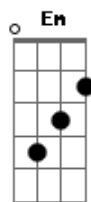

© ukulele-chords.com