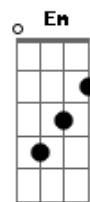

© ukulele-chords.com