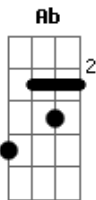

© ukulele-chords.com