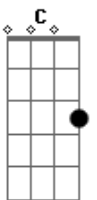

Ringo Starr - Devil Woman

tom:

Intro: F

[Primeira Parte]

Every time I see you walking down the street
 I say, you're the kind of woman I just gotta meet
 You look so good and you look so fine
 And one of these days I'm going to make you mine

[Refrão]

Devil woman, you're like a stranger to me
 Devil woman, this ain't the way it should be

[Quinta Parte]

Every time I see you walking down the street
 I say, you're the kind of woman I just gotta meet
 But you're like the devil with horns in your head
 The only way I'll get you is to get you in bed
 But you're like the devil with horns in your head
 The only way I'll get you is to get you in bed
 But you're like the devil with horns in your head
 The only way I'll get you is to get you in bed
 I said, you look like the devil

[Final] F Ab F Ab
 F Ab F

Acordes

© ukulele-chords.com

© ukulele-chords.com

© ukulele-chords.com