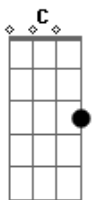

Ringo Starr - Devil Woman

tom:

Intro: F

[Primeira Parte]

Every time I see you walking down the street
 I say, you're the kind of woman I just gotta meet
 You look so good and you look so fine
 And one of these days I'm going to make you mine

[Segunda Parte]

Your eyes are green and your legs are long
 And if I'm going to get you, well, I got to be strong
 But you're like the devil with horns in your head
 The only way I'll get you is to get you in bed

[Refrão]

Devil woman, you're like a stranger to me
 Devil woman, this ain't the way it should be

[Quinta Parte]

Every time I see you walking down the street
 I say, you're the kind of woman I just gotta meet
 But you're like the devil with horns in your head
 The only way I'll get you is to get you in bed
 But you're like the devil with horns in your head
 The only way I'll get you is to get you in bed
 But you're like the devil with horns in your head
 The only way I'll get you is to get you in bed
 I said, you look like the devil

[Final] F Ab F Ab
 F Ab F

Acordes

© ukulele-chords.com

© ukulele-chords.com

© ukulele-chords.com