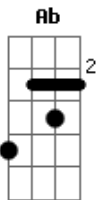

© ukulele-chords.com