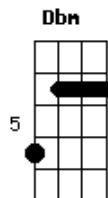

© ukulele-chords.com