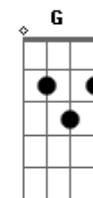

© ukulele-chords.com