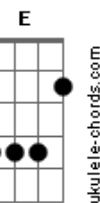

© ukulele-chords.com

© ukulele-chords.com