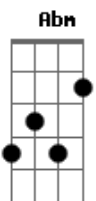

© ukulele-chords.com