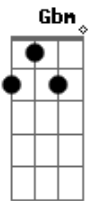

© ukulele-chords.com