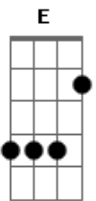

© ukulele-chords.com