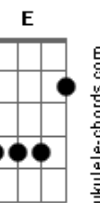

© ukulele-chords.com