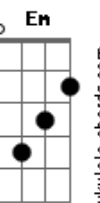

© ukulele-chords.com