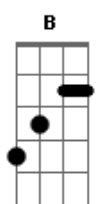

© ukulele-chords.com