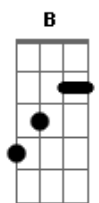

© ukulele-chords.com