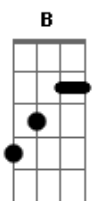

© ukulele-chords.com