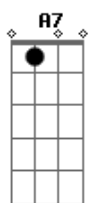

© ukulele-chords.com