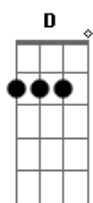

A7: (x02223)

Add5: (x02225)

NOTE:

Since putting in double digit numbers i will refer to 10, 11, or 12 as the following:

t = 10

e = 11

w = 12

You can take some liberties with the intro and the verse, blake plays it in a more pattern live, but this is just about it. The chords shown above are just to give you a better as to where to put your fingers. I was doing the ts and the es and the ws and figured its hard to read. So i put the chord shapes.

Intro: /Verse:

D   **Bb3**   **A3**   **Bm**   **Bm7**

G   **A**   **D**   **G s A**

(strum)   (strum)   (strum)   (strum)

Thats basically the riff, so do that all throughout the verse.

D
Pull the ripchord,

Bb3   **A3**
The ship has lost it's sail.

Bm
Your mama's got a new man

Bm7
Your daddy always fails

G
And you're eating again,

A
At them,

D
Cause nobody loves you.

G (slide) **A**

D
And even fancy things,

Bb3   **A3**
Have finally lost their charm

Bm
Wine and diamond rings

Bm7
They never get you anymore,

G
You're sleeping again

A
Alone,

D
Cause nobody loves you.

G (slide) **A**

G   **Gb**
Ooh, oh oh oh

Bm   **Bm7**
They should have seen you, shoulda known you

G   **A** **A7** **A** (in whatever order sounds right)
Shoulda known what it was like to be you

Then just do that same thing for the last part.

G s A
So, come on kid
Look at what you did

I don't know if you meant it

But you did yourself in

And I was even having a good day

When I found out we lost you.

Ooh, ooh ooh

She said it was in the singing

And the strumming

Oh man, I even seen it coming...

Outro:

Repeat intro.

Questions, comments, feedback, IM: fantasy paradox email:

Acordes