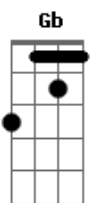

© ukulele-chords.com