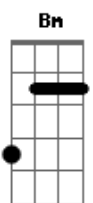

© ukulele-chords.com

© ukulele-chords.com