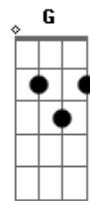

© ukulele-chords.com