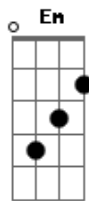

© ukulele-chords.com