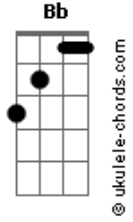

# Rihanna - We Ride

Tom: Bb

Tabbed by: lubikula  
Email:

Tuning: standard

| \ slide down  
| h hammer-on  
| p pull-off  
| ~ vibrato  
| harmonic  
| x Mute note

| / slide up

## Acordes

=====

this goes through the whole song.