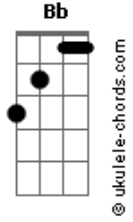

Rihanna - We Ride

Tom: Bb

Tabbed by: lubikula
Email:

Tuning: standard

| \ slide down
| h hammer-on
| p pull-off
| ~ vibrato
| harmonic
| x Mute note

| / slide up

Acordes

=====

this goes through the whole song.