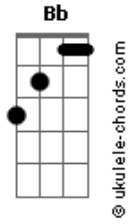

Rihanna - We Ride

Tom: Bb

Tabbed by: lubikula
Email:

Tuning: standard

| \ slide down
| h hammer-on
| p pull-off
| ~ vibrato
| harmonic
| x Mute note

| / slide up

Acordes

=====

this goes through the whole song.