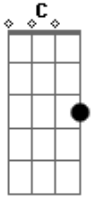

Rihanna - We Found Love

Tom: C

Am F
Yellow diamonds in the light
C G
And we're standing side by side
Am F
As your shadow crosses mine
C G Am F
What it takes to come aliiiiivvvee..
C G Am F
It's the way I'm feeling I just can't denyyyy
C G
But I've gotta let it go

Am F
We found love in a hopeless place
C G
We found love in a hopeless place
Am F
We found love in a hopeless place
C G

We found love in a hopeless place

Am F
Shine a light through an open door
C G
Love and life I will divide
Am F
Turn away cause I need you more
C G Am F
Feel the heartbeat in my miiiiind

C G Am F
It's the way I'm feeling I just can't denyyyy
C G
But I've gotta let it go

Am F
We found love in a hopeless place
C G
We found love in a hopeless place
Am F
We found love in a hopeless place
C G
We found love in a hopeless place

Acordes

© ukulele-chords.com