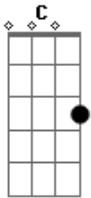

Rihanna - We Found Love

Tom: C

Am F
Yellow diamonds in the light
C G
And we're standing side by side
Am F
As your shadow crosses mine
C G Am F
What it takes to come aliiiiivvvee..
C G Am F
It's the way I'm feeling I just can't denyyyy
C G
But I've gotta let it go

Am F
We found love in a hopeless place
C G
We found love in a hopeless place
Am F
We found love in a hopeless place
C G

We found love in a hopeless place

Am F
Shine a light through an open door
C G
Love and life I will divide
Am F
Turn away cause I need you more
C G Am F
Feel the heartbeat in my miiiiind

C G Am F
It's the way I'm feeling I just can't denyyyy
C G
But I've gotta let it go

Am F
We found love in a hopeless place
C G
We found love in a hopeless place
Am F
We found love in a hopeless place
C G
We found love in a hopeless place

Acordes

© ukulele-chords.com