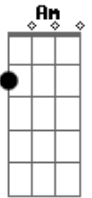

© ukulele-chords.com