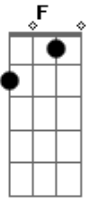

© ukulele-chords.com