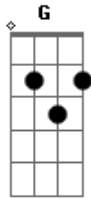

© ukulele-chords.com