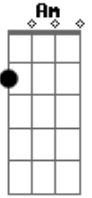

© ukulele-chords.com