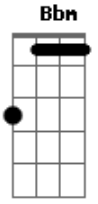

(Ponte)

You can run into my Arms
 It's okay don't be alarmed
 (Come into Me)
 (There's no distance in between our love)
 So Gonna let the rain pour
 I'll be all you need and more
 Because

(Refrão)

When the sun shines
 We'll shine together
 Told you I'll be here forever
 That I'll always be your friend
 Took an oath Imma stick it out 'till the end
 Now that it's raining more than ever
 Know that we still have each other
 You can stand under my Umbrella
 You can stand under my Umbrella
 (Ella ella eh eh eh)
 Under my umbrella
 (ella ella eh eh eh)
 Under my umbrella
 (ella ella eh eh eh)
 Under my umbrella
 (ella ella eh eh eh eh eh eh eh)
 It's raining (raining)
 Ooo baby it's raining
 baby come into me
 Come into me
 It's raining (raining)

Ooo baby it's raining
F

You can always come into me
Bbm
Come into me.....

Acordes

© ukulele-chords.com

© ukulele-chords.com

© ukulele-chords.com

© ukulele-chords.com

© ukulele-chords.com