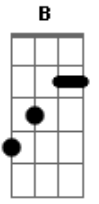

(Ponte)

You can run into my Arms
 It's okay don't be alarmed
 (Come into Me)
 (There's no distance in between our love)
 So Gonna let the rain pour
 I'll be all you need and more
 Because

(Refrão)

When the sun shines
 We'll shine together
 Told you I'll be here forever
 That I'll always be your friend
 Took an oath Imma stick it out 'till the end
 Now that it's raining more than ever
 Know that we still have each other
 You can stand under my Umbrella
 You can stand under my Umbrella
 (Ella ella eh eh eh)
 Under my umbrella
 (ella ella eh eh eh)
 Under my umbrella
 (ella ella eh eh eh)
 Under my umbrella
 (ella ella eh eh eh eh eh eh eh)
 It's raining (raining)
 Ooo baby it's raining
 baby come into me
 Come into me
 It's raining (raining)

Ooo baby it's raining
F

You can always come into me
Bbm
Come into me.....

Acordes

© ukulele-chords.com

© ukulele-chords.com

© ukulele-chords.com

© ukulele-chords.com

© ukulele-chords.com