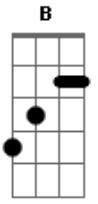

(Ponte)

You can run into my Arms
 It's okay don't be alarmed
 (Come into Me)
 (There's no distance in between our love)
 So Gonna let the rain pour
 I'll be all you need and more
 Because

(Refrão)

When the sun shines
 We'll shine together
 Told you I'll be here forever
 That I'll always be your friend
 Took an oath Imma stick it out 'till the end
 Now that it's raining more than ever
 Know that we still have each other
 You can stand under my Umbrella
 You can stand under my Umbrella
 (Ella ella eh eh eh)
 Under my umbrella
 (ella ella eh eh eh)
 Under my umbrella
 (ella ella eh eh eh)
 Under my umbrella
 (ella ella eh eh eh eh eh eh eh)
 It's raining (raining)
 Ooo baby it's raining
 baby come into me
 Come into me
 It's raining (raining)

Ooo baby it's raining
F

You can always come into me
Bbm
Come into me.....

Acordes

© ukulele-chords.com

© ukulele-chords.com

© ukulele-chords.com

© ukulele-chords.com

© ukulele-chords.com