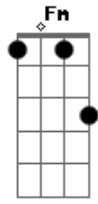

(Ponte)

You can run into my Arms
 It's okay don't be alarmed
 (Come into Me)
 (There's no distance in between our love)
 So Gonna let the rain pour
 I'll be all you need and more
 Because

(Refrão)

When the sun shines
 We'll shine together
 Told you I'll be here forever
 That I'll always be your friend
 Took an oath Imma stick it out 'till the end
 Now that it's raining more than ever
 Know that we still have each other
 You can stand under my Umbrella
 You can stand under my Umbrella
 (Ella ella eh eh eh)
 Under my umbrella
 (ella ella eh eh eh)
 Under my umbrella
 (ella ella eh eh eh)
 Under my umbrella
 (ella ella eh eh eh eh eh eh eh)
 It's raining (raining)
 Ooo baby it's raining
 baby come into me
 Come into me
 It's raining (raining)

Ooo baby it's raining
F

You can always come into me
Bbm
Come into me.....

Acordes

© ukulele-chords.com

© ukulele-chords.com

© ukulele-chords.com

© ukulele-chords.com

© ukulele-chords.com