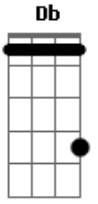

(Ponte)

You can run into my Arms
 It's okay don't be alarmed
 (Come into Me)
 (There's no distance in between our love)
 So Gonna let the rain pour
 I'll be all you need and more
 Because

(Refrão)

When the sun shines
 We'll shine together
 Told you I'll be here forever
 That I'll always be your friend
 Took an oath Imma stick it out 'till the end
 Now that it's raining more than ever
 Know that we still have each other
 You can stand under my Umbrella
 You can stand under my Umbrella
 (Ella ella eh eh eh)
 Under my umbrella
 (ella ella eh eh eh)
 Under my umbrella
 (ella ella eh eh eh)
 Under my umbrella
 (ella ella eh eh eh eh eh eh eh)
 It's raining (raining)
 Ooo baby it's raining
 baby come into me
 Come into me
 It's raining (raining)

Ooo baby it's raining
F

You can always come into me
Bbm
Come into me.....

Acordes

© ukulele-chords.com

© ukulele-chords.com

© ukulele-chords.com

© ukulele-chords.com

© ukulele-chords.com