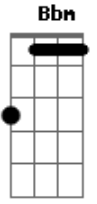

(Ponte)

You can run into my Arms
 It's okay don't be alarmed
 (Come into Me)
 (There's no distance in between our love)
 So Gonna let the rain pour
 I'll be all you need and more
 Because

(Refrão)

When the sun shines
 We'll shine together
 Told you I'll be here forever
 That I'll always be your friend
 Took an oath Imma stick it out 'till the end
 Now that it's raining more than ever
 Know that we still have each other
 You can stand under my Umbrella
 You can stand under my Umbrella
 (Ella ella eh eh eh)
 Under my umbrella
 (ella ella eh eh eh)
 Under my umbrella
 (ella ella eh eh eh)
 Under my umbrella
 (ella ella eh eh eh eh eh eh eh)
 It's raining (raining)
 Ooo baby it's raining
 baby come into me
 Come into me
 It's raining (raining)

Ooo baby it's raining
F

You can always come into me
Bbm
Come into me.....

Acordes

© ukulele-chords.com

© ukulele-chords.com

© ukulele-chords.com

© ukulele-chords.com

© ukulele-chords.com