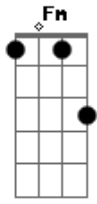

(Ponte)

You can run into my Arms
 It's okay don't be alarmed
 (Come into Me)
 (There's no distance in between our love)
 So Gonna let the rain pour
 I'll be all you need and more
 Because

(Refrão)

When the sun shines
 We'll shine together
 Told you I'll be here forever
 That I'll always be your friend
 Took an oath Imma stick it out 'till the end
 Now that it's raining more than ever
 Know that we still have each other
 You can stand under my Umbrella
 You can stand under my Umbrella
 (Ella ella eh eh eh)
 Under my umbrella
 (ella ella eh eh eh)
 Under my umbrella
 (ella ella eh eh eh)
 Under my umbrella
 (ella ella eh eh eh eh eh eh eh)
 It's raining (raining)
 Ooo baby it's raining
 baby come into me
 Come into me
 It's raining (raining)

Ooo baby it's raining
F

You can always come into me
Bbm
Come into me.....

Acordes

© ukulele-chords.com

© ukulele-chords.com

© ukulele-chords.com

© ukulele-chords.com

© ukulele-chords.com