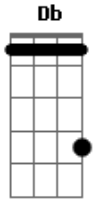

(Ponte)

You can run into my Arms
 It's okay don't be alarmed
 (Come into Me)
 (There's no distance in between our love)
 So Gonna let the rain pour
 I'll be all you need and more
 Because

(Refrão)

When the sun shines
 We'll shine together
 Told you I'll be here forever
 That I'll always be your friend
 Took an oath Imma stick it out 'till the end
 Now that it's raining more than ever
 Know that we still have each other
 You can stand under my Umbrella
 You can stand under my Umbrella
 (Ella ella eh eh eh)
 Under my umbrella
 (ella ella eh eh eh)
 Under my umbrella
 (ella ella eh eh eh)
 Under my umbrella
 (ella ella eh eh eh eh eh eh eh)
 It's raining (raining)
 Ooo baby it's raining
 baby come into me
 Come into me
 It's raining (raining)

Ooo baby it's raining
F

You can always come into me
Bbm
Come into me.....

Acordes

© ukulele-chords.com

© ukulele-chords.com

© ukulele-chords.com

© ukulele-chords.com

© ukulele-chords.com