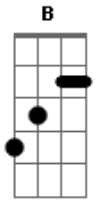

(Ponte)

You can run into my Arms
 It's okay don't be alarmed
 (Come into Me)
 (There's no distance in between our love)
 So Gonna let the rain pour
 I'll be all you need and more
 Because

(Refrão)

When the sun shines
 We'll shine together
 Told you I'll be here forever
 That I'll always be your friend
 Took an oath Imma stick it out 'till the end
 Now that it's raining more than ever
 Know that we still have each other
 You can stand under my Umbrella
 You can stand under my Umbrella
 (Ella ella eh eh eh)
 Under my umbrella
 (ella ella eh eh eh)
 Under my umbrella
 (ella ella eh eh eh)
 Under my umbrella
 (ella ella eh eh eh eh eh eh eh)
 It's raining (raining)
 Ooo baby it's raining
 baby come into me
 Come into me
 It's raining (raining)

Ooo baby it's raining
F

You can always come into me
Bbm
Come into me.....

Acordes

© ukulele-chords.com

© ukulele-chords.com

© ukulele-chords.com

© ukulele-chords.com

© ukulele-chords.com