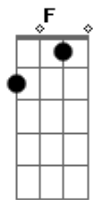

© ukulele-chords.com