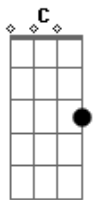

Pre-Refrão:
F Dm Am
round and around and around and around we go
F Dm G
ohhhh now tell me now tell me now tell me now you know

Refrão:
C Dm
not really sure how to feel about it
Am F
something in the way you move
C Dm
makes me feel like i cant live without you
Am F
it takes me all the way
C Dm Am Am7 Am Am7 Am
Am7
i want you to stayyyyyy

Verso 2:
C Dm Am Am7 Am Am7 Am
its not much of a life you're living
C Dm Am Am7 Am Am7 Am
Am7
its not just something you take, it's given

Pre-Refrão:
F Dm Am
round and around and around and around we go

F Dm G
ohhhh now tell me now tell me now tell me now you know

Refrão:
C Dm
not really sure how i feel about it
Am F
something in the way you move
C Dm
makes me feel like i cant live without you
Am F
it takes me all the way
C Dm Am Am7 Am Am7 Am
Am7
i want you to stayyyyyyyyyy

Refrão:
F Am Dm Em
ooooohhhh the reason I hold on
F Am Dm
ooooohhhh cause I need this hole gone

Dm
funny you're the broken one
F Am
but im the only one who needed saving
Dm
cause when you never seen the light
F G
its hard to know which one of us is caving

C Dm
not really sure how to feel about it
Am F
something in the way you move
C Dm
makes me feel like I cant live without you
Am F
it takes me all the way
C Dm Am
I want you to stayyyyyyyyyy
C Dm Am
Stayyyyyyyyyy
C Dm
I want you to stay
Am F
ohhhhhh
(F)

Acordes

© ukulele-chords.com