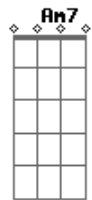

© ukulele-chords.com