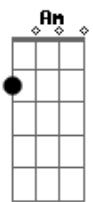

© ukulele-chords.com