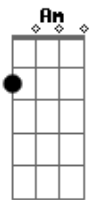

© ukulele-chords.com