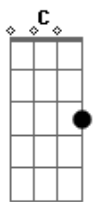

Pre-Refrão:
F Dm Am
round and around and around and around we go
F Dm G
ohhhh now tell me now tell me now tell me now you know

Refrão:
C Dm
not really sure how to feel about it
Am F
something in the way you move
C Dm
makes me feel like i cant live without you
Am F
it takes me all the way
C Dm Am Am7 Am Am7 Am
Am7
i want you to stayyyyyy

Verso 2:
C Dm Am Am7 Am Am7 Am
its not much of a life you're living
C Dm Am Am7 Am Am7 Am
Am7
its not just something you take, it's given

Pre-Refrão:
F Dm Am
round and around and around and around we go

F Dm G
ohhhh now tell me now tell me now tell me now you know

Refrão:
C Dm
not really sure how i feel about it
Am F
something in the way you move
C Dm
makes me feel like i cant live without you
Am F
it takes me all the way
C Dm Am Am7 Am Am7 Am
Am7
i want you to stayyyyyyyyyy

Refrão:
F Am Dm Em
ooooohhhh the reason I hold on
F Am Dm
ooooohhhh cause I need this hole gone

Dm
funny you're the broken one
F Am
but im the only one who needed saving
Dm
cause when you never seen the light
F G
its hard to know which one of us is caving

C Dm
not really sure how to feel about it
Am F
something in the way you move
C Dm
makes me feel like I cant live without you
Am F
it takes me all the way
C Dm Am
I want you to stayyyyyyyyyy
C Dm Am
Stayyyyyyyyyy
C Dm
I want you to stay
Am F
ohhhhhh
(F)

Acordes

© ukulele-chords.com