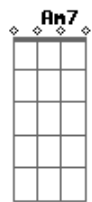

© ukulele-chords.com