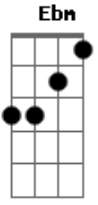

Ebn
© ukulele-chords.com