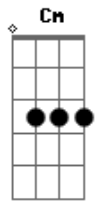

Cm
© ukulele-chords.com