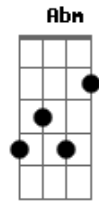

Gbm

Wildin' out

A crazy house

Dbm
With my white jacket on

B
Won't you come sign me out

Gbm Em Dbm B
To be what you is you gotta be what you are
Dbm B
The only thing I'm missing is a black guitar

Gbm

I'm a rockstar

Abm
I'm a rockstar

Ebm Db
Hey baby I'm a rockstar

Hey baby

Abm
Big city, bright lights

Ebm Db
Sleep all day, long nights

Abm
Baby I'm a rockstar

Ebm Db
Hey baby I'm a rockstar

Hey baby

Abm
It's big cities, bright lights

Ebm Db
Sleep all day, long nights

Dm (Abm Em Gbm) Abm Bbm Bm Bm Bm Dbm Dm
 Baby Imma. Oh baby I'm a. Oh baby I'm a. Oh baby I'm a. Oh

baby I'm a
 Oh baby I'm a. Oh baby I'm a. Oh baby I'm a. Hey hey hey
 (Ends up as the chord Gbm)

Acordes

E
© ukulele-chords.com

Gbm
© ukulele-chords.com

Dbm
© ukulele-chords.com

B
© ukulele-chords.com

En
© ukulele-chords.com

Abm
© ukulele-chords.com

Am
© ukulele-chords.com