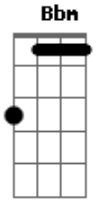

Bbm
© ukulele-chords.com