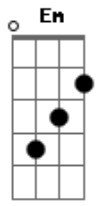

Abm
I'm a rockstar

Ebm Db
Hey baby I'm a rockstar

Hey baby

Abm
Big city, bright lights

Ebm Db
Sleep all day, long nights

Abm
Baby I'm a rockstar

Ebm Db
Hey baby I'm a rockstar

Hey baby

Abm
It's big cities, bright lights

Ebm Db
Sleep all day, long nights

Dm (Abm Em Gbm) Abm Bbm Bm Bm Bm Dbm Dm
 Baby Imma. Oh baby I'm a. Oh baby I'm a. Oh baby I'm a. Oh

baby I'm a
 Oh baby I'm a. Oh baby I'm a. Oh baby I'm a. Hey hey hey
 (Ends up as the chord Gbm)

Acordes

E
© ukulele-chords.com

Gbm
© ukulele-chords.com

Dbm
© ukulele-chords.com

B
© ukulele-chords.com

En
© ukulele-chords.com

Abm
© ukulele-chords.com

Am
© ukulele-chords.com