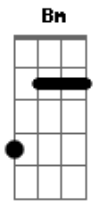

Abm

I'm a rockstar

Ebm Db
Hey baby I'm a rockstar

Hey baby

Abm
Big city, bright lights

Ebm Db
Sleep all day, long nights

Abm
Baby I'm a rockstar

Ebm Db
Hey baby I'm a rockstar

Hey baby

Abm
It's big cities, bright lights

Ebm Db
Sleep all day, long nights

Dm (Abm Em Gbm) Abm Bbm Bm Bm Bm Dbm Dm
 Baby Imma. Oh baby I'm a. Oh baby I'm a. Oh baby I'm a. Oh

baby I'm a
 Oh baby I'm a. Oh baby I'm a. Oh baby I'm a. Hey hey hey
 (Ends up as the chord Gbm)

Acordes

E
© ukulele-chords.com

Gbm
© ukulele-chords.com

Dbm
© ukulele-chords.com

B
© ukulele-chords.com

En
© ukulele-chords.com

Abm
© ukulele-chords.com

Am
© ukulele-chords.com