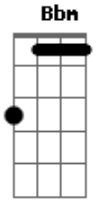

Gbm

Wildin' out

A crazy house

Dbm
With my white jacket on

B
Won't you come sign me out

Gbm Em Dbm B
To be what you is you gotta be what you are
Dbm B
The only thing I'm missing is a black guitar

Gbm

I'm a rockstar

Abm
It's big cities, bright lights

Ebm Db
Sleep all day, long nights

Dm (Abm Em Gbm) Abm Bbm Bm Bm Bm Dbm Dm
 Baby Imma. Oh baby I'm a. Oh baby I'm a. Oh baby I'm a. Oh

baby I'm a
 Oh baby I'm a. Oh baby I'm a. Oh baby I'm a. Hey hey hey
 (Ends up as the chord Gbm)

Bm
© ukulele-chords.com

Cm
© ukulele-chords.com

Dm
© ukulele-chords.com

Ebn
© ukulele-chords.com

Db
© ukulele-chords.com

Bbm
© ukulele-chords.com