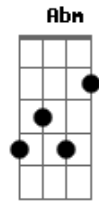

Gbm

Wildin' out

A crazy house

Dbm
With my white jacket on

B
Won't you come sign me out

Gbm Em Dbm B
To be what you is you gotta be what you are
Dbm B
The only thing I'm missing is a black guitar

Gbm

I'm a rockstar

Abm

I'm a rockstar

Ebm Db
Hey baby I'm a rockstar

Hey baby

Abm
Big city, bright lights

Ebm Db
Sleep all day, long nights

Abm
Baby I'm a rockstar

Ebm Db
Hey baby I'm a rockstar

Hey baby

Abm
It's big cities, bright lights

Ebm Db
Sleep all day, long nights

Dm (Abm Em Gbm) Abm Bbm Bm Bm Bm Dbm Dm
 Baby Imma. Oh baby I'm a. Oh baby I'm a. Oh baby I'm a. Oh

baby I'm a
 Oh baby I'm a. Oh baby I'm a. Oh baby I'm a. Hey hey hey
 (Ends up as the chord Gbm)

Acordes

E
© ukulele-chords.com

Gbm
© ukulele-chords.com

Dbm
© ukulele-chords.com

B
© ukulele-chords.com

En
© ukulele-chords.com

Abm
© ukulele-chords.com

Am
© ukulele-chords.com