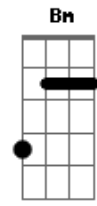

Abm
I'm a rockstar

Ebm Db
Hey baby I'm a rockstar

Hey baby

Abm
Big city, bright lights

Ebm Db
Sleep all day, long nights

Abm
Baby I'm a rockstar

Ebm Db
Hey baby I'm a rockstar

Hey baby

Abm
It's big cities, bright lights

Ebm Db
Sleep all day, long nights

Dm (Abm Em Gbm) Abm Bbm Bm Bm Bm Dbm Dm
 Baby Imma. Oh baby I'm a. Oh baby I'm a. Oh baby I'm a. Oh

baby I'm a
 Oh baby I'm a. Oh baby I'm a. Oh baby I'm a. Hey hey hey
 (Ends up as the chord Gbm)

Acordes

E
© ukulele-chords.com

Gbm
© ukulele-chords.com

Dbm
© ukulele-chords.com

B
© ukulele-chords.com

En
© ukulele-chords.com

Abm
© ukulele-chords.com

Am
© ukulele-chords.com