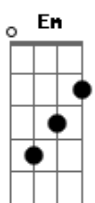

© ukulele-chords.com