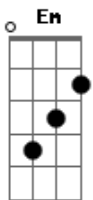

© ukulele-chords.com