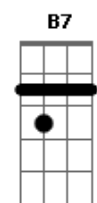

© ukulele-chords.com