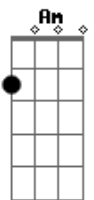

© ukulele-chords.com