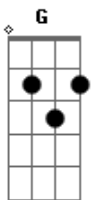

© ukulele-chords.com