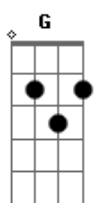

© ukulele-chords.com