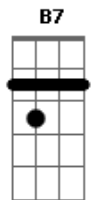

© ukulele-chords.com