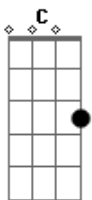

© ukulele-chords.com