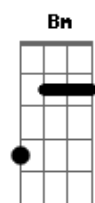

© ukulele-chords.com