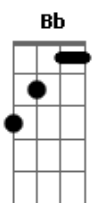

Rihanna - Never Ending

Tom: Bb

(com acordes na forma de Capotraste na 3ª casa Intro: 2x: Em C G Bm G)

Verse:

Em C
Lost in the mirror
G Bm Em C G
I knew your face once, but now it's unclear
Bm Em C G
And I can't feel my bo-dy now
Bm Em C G Bm
I'm separate from here and now

Break 2x: Em C G Bm

Verse:

Em C
A drug and a drink
G Bm Em C G
We lost connection, oh come back to me
Bm Em C G
So I can feel alive again
Bm Em C G Bm
Soul and body try to mend

Chorus:

Am G C Em
It's pulling me apart, this time
C
Everything is never ending
Am G C Em C
Slipped into a peril that I'll never understand
Am G C Em
This feeling always gets away
C
Wishing I could hold on longer
Am G C Em

It doesn't have to feel so strange

C
To be in love again
To be in love again
To be in love again

Break: (Em C G Bm)

[Verse]

Em C
Lost in the mirror
G Bm Em C G
I knew your face once, but now it's unclear
Bm Em C G
And I can't feel my bo-dy now
Bm Em C G Bm
I'm separate from here and now

Break 4x: (Em C G Bm)

Chorus:

Am G C Em
It's pulling me apart, this time
C
Everything is never ending
Am G C Em C
Slipped into a peril that I'll never understand
Am G C Em
This feeling always gets away
C
Wishing I could hold on longer
Am G C Em
It doesn't have to feel so strange
C
To be in love again
To be in love again
To be in love again
B7
To be in love again

Acordes

© ukulele-chords.com