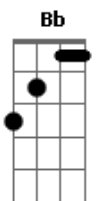

Rihanna - Never Ending

Tom: Bb

(com acordes na forma de Capotraste na 3ª casa Intro: 2x: Em C G Bm G)

Verse:
Em C
Lost in the mirror
G Bm Em C G
I knew your face once, but now it's unclear
Bm Em C G
And I can't feel my bo-dy now
Bm Em C G Bm
I'm separate from here and now

Break 2x: Em C G Bm

Verse:
Em C
A drug and a drink
G Bm Em C G
We lost connection, oh come back to me
Bm Em C G
So I can feel alive again
Bm Em C G Bm
Soul and body try to mend

Chorus:
Am G C Em
It's pulling me apart, this time
C
Everything is never ending
Am G C Em C
Slipped into a peril that I'll never understand
Am G C Em
This feeling always gets away
C
Wishing I could hold on longer
Am G C Em

It doesn't have to feel so strange
C
To be in love again
To be in love again
To be in love again

Break: (Em C G Bm)

[Verse]
Em C
Lost in the mirror
G Bm Em C G
I knew your face once, but now it's unclear
Bm Em C G
And I can't feel my bo-dy now
Bm Em C G Bm
I'm separate from here and now

Break 4x: (Em C G Bm)

Chorus:
Am G C Em
It's pulling me apart, this time
C
Everything is never ending
Am G C Em C
Slipped into a peril that I'll never understand
Am G C Em
This feeling always gets away
C
Wishing I could hold on longer
Am G C Em
It doesn't have to feel so strange
C
To be in love again
To be in love again
To be in love again
B7
To be in love again

Acordes

© ukulele-chords.com