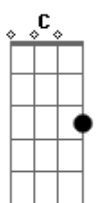

© ukulele-chords.com