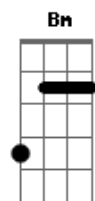

© ukulele-chords.com