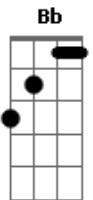

Rihanna - Never Ending

Tom: Bb

(com acordes na forma de Capotraste na 3ª casa G)
Intro: 2x: Em C G Bm

Verse:
Em C
Lost in the mirror
G Bm Em C G
I knew your face once, but now it's unclear
Bm Em C G
And I can't feel my bo-dy now
Bm Em C G Bm
I'm separate from here and now

Break 2x: Em C G Bm

Verse:
Em C
A drug and a drink
G Bm Em C G
We lost connection, oh come back to me
Bm Em C G
So I can feel alive again
Bm Em C G Bm
Soul and body try to mend

Chorus:
Am G C Em
It's pulling me apart, this time
C
Everything is never ending
Am G C Em C
Slipped into a peril that I'll never understand
Am G C Em
This feeling always gets away
C
Wishing I could hold on longer
Am G C Em

It doesn't have to feel so strange
C
To be in love again
To be in love again
To be in love again

Break: (Em C G Bm)

[Verse]
Em C
Lost in the mirror
G Bm Em C G
I knew your face once, but now it's unclear
Bm Em C G
And I can't feel my bo-dy now
Bm Em C G Bm
I'm separate from here and now

Break 4x: (Em C G Bm)

Chorus:
Am G C Em
It's pulling me apart, this time
C
Everything is never ending
Am G C Em C
Slipped into a peril that I'll never understand
Am G C Em
This feeling always gets away
C
Wishing I could hold on longer
Am G C Em
It doesn't have to feel so strange
C
To be in love again
To be in love again
To be in love again
B7
To be in love again

Acordes

© ukulele-chords.com