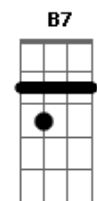

© ukulele-chords.com