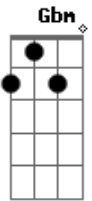

© ukulele-chords.com

Safe and sound

A Bm
Lift me up
E7 A
Hold me down
Bm
Keep me safe
E7 A
Safe and sound

A Bm
Burning in a hopeless dream
E7 A
Hold me when you go to sleep
Gbm Bm
Keep me safe
E7 A
We need light, we need love

Gbm Bm
(Lift me up) Lift me up in your arms

E7
(Hold me down) I need love

A
I need love, I need love

Gbm Bm
(Keep me close) Hold me, hold me

E7
(Safe and sound) Hold me

A
Hold me, hold me, hold me

Gbm
(Lift me up) Hold me, hold me

Bm
Hold me, hold me

E7 A
(Hold me down) Hold me, hold me

Gbm Bm E7
(Keep me safe) We need light

A
We need love