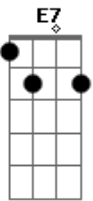

© ukulele-chords.com