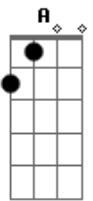

Rihanna - Lift Me Up

tom:

Intro: A Bm E7 A
A Bm E7 A

A Bm
Lift me up
E7 A
Hold me down
Bm
Keep me close
E7 A
Safe and sound

Bm
Burning in a hopeless dream
E7 A
Hold me when you go to sleep
A Bm
Keep me in the warmth of your love
E7
When you depart, keep me safe
A
Safe and sound

A Bm
Lift me up
E7 A
Hold me down
Bm
Keep me close
E7 A
Safe and sound

A Bm
Drowning in an endless sea
E7 A
Take some time and stay with me
A Bm
Keep me in the strength of your arms
E7
Keep me safe
A

Acordes

© ukulele-chords.com