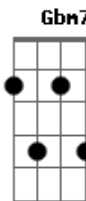

Rihanna - Lift Me Up

tom:

Intro: A Bm E7 A
A Bm E7 A

A Bm
Lift me up
E7 A
Hold me down
Bm
Keep me close
E7 A
Safe and sound

Bm
Burning in a hopeless dream
E7 A
Hold me when you go to sleep
A Bm
Keep me in the warmth of your love
E7
When you depart, keep me safe

Acordes

© ukulele-chords.com

© ukulele-chords.com

© ukulele-chords.com

© ukulele-chords.com

Safe and sound

A Bm
Lift me up
E7 A
Hold me down
Bm
Keep me safe
E7 A
Safe and sound

A Bm
Burning in a hopeless dream
E7 A
Hold me when you go to sleep
Gbm7 Bm
Keep me safe
E7 A
We need light, we need love

Gbm7 Bm
(Lift me up) Lift me up in your arms

E7
(Hold me down) I need love

A
I need love, I need love

Gbm7 Bm
(Keep me close) Hold me, hold me

E7
(Safe and sound) Hold me

A
Hold me, hold me, hold me

Gbm7
(Lift me up) Hold me, hold me