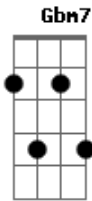

# Rihanna - Lift Me Up

tom:

Intro: A Bm E7 A  
A Bm E7 A

A Bm  
Lift me up  
E7 A  
Hold me down  
Bm  
Keep me close  
E7 A  
Safe and sound

Bm  
Burning in a hopeless dream  
E7 A  
Hold me when you go to sleep  
A Bm  
Keep me in the warmth of your love  
E7  
When you depart, keep me safe  
A  
Safe and sound

## Acordes

© ukulele-chords.com

© ukulele-chords.com

© ukulele-chords.com

© ukulele-chords.com

Safe and sound

A Bm  
Lift me up  
E7 A  
Hold me down  
Bm  
Keep me safe  
E7 A  
Safe and sound

A Bm  
Burning in a hopeless dream  
E7 A  
Hold me when you go to sleep  
Gbm7 Bm  
Keep me safe  
E7 A  
We need light, we need love

Gbm7 Bm  
(Lift me up) Lift me up in your arms

E7  
(Hold me down) I need love

A  
I need love, I need love

Gbm7 Bm  
(Keep me close) Hold me, hold me

E7  
(Safe and sound) Hold me

A  
Hold me, hold me, hold me