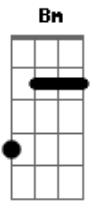

© ukulele-chords.com