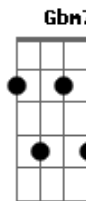

# Rihanna - Lift Me Up

tom:

Intro: A Bm E7 A  
A Bm E7 A

A Bm  
Lift me up  
E7 A  
Hold me down  
Bm  
Keep me close  
E7 A  
Safe and sound

Bm  
Burning in a hopeless dream  
E7 A  
Hold me when you go to sleep  
A Bm  
Keep me in the warmth of your love  
E7  
When you depart, keep me safe  
A  
Safe and sound

## Acordes

© ukulele-chords.com

© ukulele-chords.com

© ukulele-chords.com

© ukulele-chords.com

Safe and sound

A Bm  
Lift me up  
E7 A  
Hold me down  
Bm  
Keep me safe  
E7 A  
Safe and sound

A Bm  
Burning in a hopeless dream  
E7 A  
Hold me when you go to sleep  
Gbm7 Bm  
Keep me safe  
E7 A  
We need light, we need love

Gbm7 Bm  
(Lift me up) Lift me up in your arms

E7  
(Hold me down) I need love

A  
I need love, I need love

Gbm7 Bm  
(Keep me close) Hold me, hold me

E7  
(Safe and sound) Hold me

A  
Hold me, hold me, hold me