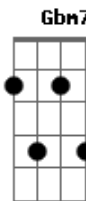

Rihanna - Lift Me Up

tom:

Intro: A Bm E7 A
A Bm E7 A

A Bm
Lift me up
E7 A
Hold me down
Bm
Keep me close
E7 A
Safe and sound

Bm
Burning in a hopeless dream
E7 A
Hold me when you go to sleep
A Bm
Keep me in the warmth of your love
E7
When you depart, keep me safe
A
Safe and sound

A Bm
Lift me up
E7 A
Hold me down
Bm
Keep me close
E7 A
Safe and sound

A Bm
Drowning in an endless sea
E7 A
Take some time and stay with me
A Bm
Keep me in the strength of your arms
E7
Keep me safe
A

Acordes

© ukulele-chords.com

© ukulele-chords.com

© ukulele-chords.com

© ukulele-chords.com

Safe and sound

A Bm
Lift me up
E7 A
Hold me down
Bm
Keep me safe
E7 A
Safe and sound

A Bm
Burning in a hopeless dream
E7 A
Hold me when you go to sleep
Gbm7 Bm
Keep me safe
E7 A
We need light, we need love

Gbm7 Bm
(Lift me up) Lift me up in your arms

E7
(Hold me down) I need love

A
I need love, I need love

Gbm7 Bm
(Keep me close) Hold me, hold me

E7
(Safe and sound) Hold me

A
Hold me, hold me, hold me

Gbm7
(Lift me up) Hold me, hold me