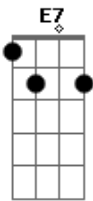

© ukulele-chords.com