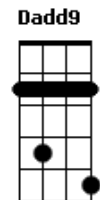

ukulele-chords.com