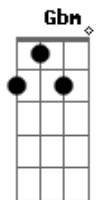

© ukulele-chords.com