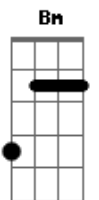

© ukulele-chords.com