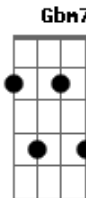

Rihanna - Lift Me Up

tom:

Intro: Aadd9 Bm7 Aadd9 Dadd9 E7 Aadd9

Lift me up
 Hold me down
 Keep me close
 Safe and sound

Burning in a hopeless dream
 Hold me when you go to sleep
 Keep me in the warmth of your love when you depart
 Keep me safe
 Safe and sound

Burning in a hopeless dream
 Hold me when you go to sleep
 Keep me save
 Keep me safe

We need light
 We need love

Lift me up, in your arms (lift me up)

I need love, I need love, I need love (hold me down)
 Hold me, hold me (keep me close)
 Hold me, hold me (safe and sound)

Hold me, hold me

[Final] Gbm7 Bm7 E7 Aadd9

Acordes

© ukulele-chords.com

© ukulele-chords.com

© ukulele-chords.com

© ukulele-chords.com

ukulele-chords.com