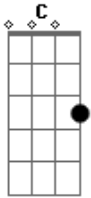

Rihanna - Higher

Tom: C
Intro: G Em C D

^G
This whiskey got me feelin' pretty
^{Em}
So pardon if I'm impolite
^C
I just really need your ass with me
^D ^F
I'm sorry 'bout the other night

^G
And I know I could be more creative
^{Em}
And come up with poetic lines
^C
But I'm turnt up off sizz' and "I love you"
^D ^F

Is the only thing that's in my mind

^G ^{Em}
You take me higher, higher than I've ever been, babe
^C
Just come over, let's pour a drink, babe
^D
I hope I ain't calling you too late, too late

^G
You light my fire

^{Em}
Let's stay up late and smoke mary jane
^C
I wanna go back to the alleyway

^D
But I'm drunk and still with a full ash tray
^F ^G ^{Em C D}
With a little bit too much to say

Acordes

© ukulele-chords.com