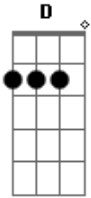

© ukulele-chords.com