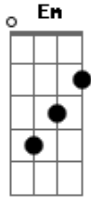

© ukulele-chords.com