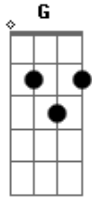

© ukulele-chords.com