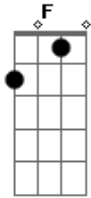

© ukulele-chords.com