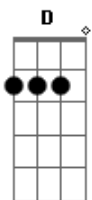

© ukulele-chords.com