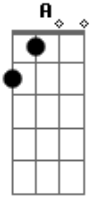

Rihanna - Don't Stop The Music

Tom: **A**
Intro: **D** **D** (4x)
F **E** (4x)

Versos:

Pré-Refrão:

Refrão::

Acordes

© ukulele-chords.com

© ukulele-chords.com