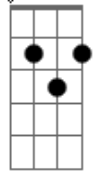

Ricky Nelson - Sweeter Than You

Tom: G
Intro: G Gbm G Gbm

[Primeira Parte]

A Gbm D E A
I could never be loved by, anyone sweeter than you
A Gbm D E A
And I could never belong to anyone...sweeter than you
D E A D E A
With you to stand beside me, I'll never be alone
D E A Gbm B B7 E
And what more could I long for, than to have you for my own

[Segunda Parte]

A Gbm D E A
My only desire is loving you eternally
A Gbm D E A
For no, no other love could ever mean, so much to me
D E A D E A
So if you say you love me, forever I'll be true
D E A Gbm B B7 E
And what more could I long for..than to live my life with you

[Terceira Parte]

A Gbm D E A
I could never be loved by anyone..sweeter than you
A Gbm D E G D Ab A
And I could never belong to anyone..sweeter than yooooo

Acordes

G

© ukulele-chords.com

Gbm

© ukulele-chords.com