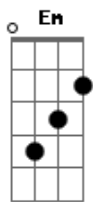

Ricky Nelson - Lonesome Town

Tom: G

Intro: G - Em - C - D (2x)

Verse I:

There's a place where lovers go
 C D G Em

To cry their troubles away

C Cm G Em

And they call it Lonesome Town

Chorus/bridge:

C Bm

Goin' down to lonesome town

C D G Em

Where the broken hearts stay

C Cm G Em

Goin' down to lonesome town

C D G D

To cry my troubles away

Verse III:

In the town of broken dreams

The streets are filled with regret

Maybe down in lonesome town

I can learn to forget

Coda:

C Cm G Em

Maybe down in lonesome town

C D G C (arpeggiate)

I can learn to forget

G

[Lonesome town]

Acordes

© ukulele-chords.com

© ukulele-chords.com