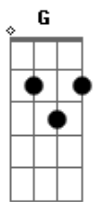

Ricky Nelson - Lonesome Town

Tom: G

Intro: G - Em - C - D (2x)

Verse I:

There's a place where lovers go
 C D G Em

To cry their troubles away

C Cm G Em

And they call it Lonesome Town

Chorus/bridge:

C Bm

Goin' down to lonesome town

C D G Em

Where the broken hearts stay

C Cm G Em

Goin' down to lonesome town

C D G D

To cry my troubles away

Verse III:

In the town of broken dreams

The streets are filled with regret

Maybe down in lonesome town

I can learn to forget

Coda:

C Cm G Em

Maybe down in lonesome town

C D G C (arpeggiate)

I can learn to forget

G

[Lonesome town]

Acordes

© ukulele-chords.com

© ukulele-chords.com