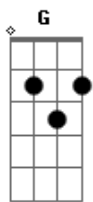

Ricky Nelson - Lonesome Town

Tom: G

Intro: G - Em - C - D (2x)

Verse I:

There's a place where lovers go
G B
C D G Em

To cry their troubles away

C Cm G Em

And they call it Lonesome Town

Chorus/bridge:

C Bm

Goin' down to lonesome town

C D G Em

Where the broken hearts stay

C Cm G Em

Goin' down to lonesome town

C D G D

To cry my troubles away

Verse III:

In the town of broken dreams

The streets are filled with regret

Maybe down in lonesome town

I can learn to forget

Coda:

C Cm G Em

Maybe down in lonesome town

C D G C (arpeggiate)

I can learn to forget

G

[Lonesome town]

Acordes

© ukulele-chords.com

© ukulele-chords.com