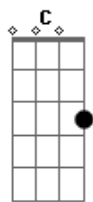

Ricky Nelson - Lonesome Town

Tom: G

Intro: G - Em - C - D (2x)

Verse I:

There's a place where lovers go
 C D G Em

To cry their troubles away

C Cm G Em

And they call it Lonesome Town

Chorus/bridge:

C Bm

Goin' down to lonesome town

C D G Em

Where the broken hearts stay

C Cm G Em

Goin' down to lonesome town

C D G D

To cry my troubles away

Verse III:

In the town of broken dreams

The streets are filled with regret

Maybe down in lonesome town

I can learn to forget

Coda:

C Cm G Em

Maybe down in lonesome town

C D G C (arpeggiate)

I can learn to forget

G

[Lonesome town]

Acordes

© ukulele-chords.com

© ukulele-chords.com