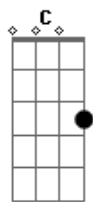

Ricky Nelson - Lonesome Town

Tom: G

Intro: G - Em - C - D (2x)

Verse I:

There's a place where lovers go
G B
C D G Em

To cry their troubles away

C Cm G Em

And they call it Lonesome Town

Chorus/bridge:

C Bm

Goin' down to lonesome town

C D G Em

Where the broken hearts stay

C Cm G Em

Goin' down to lonesome town

C D G D

To cry my troubles away

Verse III:

In the town of broken dreams

The streets are filled with regret

Maybe down in lonesome town

I can learn to forget

Coda:

C Cm G Em

Maybe down in lonesome town

C D G C (arpeggiate)

I can learn to forget

G

[Lonesome town]

Acordes

© ukulele-chords.com

© ukulele-chords.com