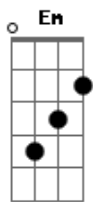

Ricky Nelson - Lonesome Town

Tom: G

Intro: G - Em - C - D (2x)

Verse I:

There's a place where lovers go
G B
C D G Em

To cry their troubles away

C Cm G Em

And they call it Lonesome Town

Chorus/bridge:

C Bm

Goin' down to lonesome town

C D G Em

Where the broken hearts stay

C Cm G Em

Goin' down to lonesome town

C D G D

To cry my troubles away

Verse III:

In the town of broken dreams

The streets are filled with regret

Maybe down in lonesome town

I can learn to forget

Coda:

C Cm G Em

Maybe down in lonesome town

C D G C (arpeggiate)

I can learn to forget

G

[Lonesome town]

Acordes

© ukulele-chords.com

© ukulele-chords.com