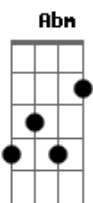

Ricky Nelson - Down Home

tom:

B

B Abm B Abm

Down home oh down home

E Gb B

There used to be rivers and trees

Abm Ebm

Fresh bread every single morning

Abm Ebm E Gb

And sweet magnolia in the breeze

B Abm B Abm

Oh fishing lines and young dreams

E Gb B Eb7

Oh I hear them calling to me

Abm B E Em

Wish I could leave this big town

E Gb B Eb7

City living ain't living to me

Abm B E Em

But there's no way to get down home

B Eb

No you can't retrieve

B Eb

It cause once you leave it

B Eb Gb B

Oh down homes just a memory

(Down home)

B Abm B Abm

Down home oh down home

Acordes

© ukulele-chords.com