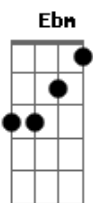

© ukulele-chords.com