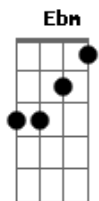

© ukulele-chords.com