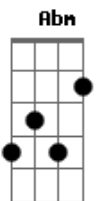

# Ricky Nelson - Down Home

tom:

B

B Abm B Abm

Down home oh down home

E Gb B

There used to be rivers and trees

Abm Ebm

Fresh bread every single morning

Abm Ebm E Gb

And sweet magnolia in the breeze

B Abm B Abm

Oh fishing lines and young dreams

E Gb B Eb7

Oh I hear them calling to me

Abm B E Em

Wish I could leave this big town

E Gb B Eb7

City living ain't living to me

Abm B E Em

But there's no way to get down home

B Eb

No you can't retrieve

B Eb

It cause once you leave it

B Eb Gb B

Oh down homes just a memory

(Down home)

B Abm B Abm

Down home oh down home