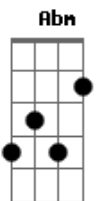

Ricky Nelson - Down Home

tom:

B

B Abm B Abm

Down home oh down home

E Gb B

There used to be rivers and trees

Abm Ebm

Fresh bread every single morning

Abm Ebm E Gb

And sweet magnolia in the breeze

B Abm B Abm

Oh fishing lines and young dreams

E Gb B Eb7

Oh I hear them calling to me

Abm B E Em

Wish I could leave this big town

E Gb B Eb7

City living ain't living to me

Abm B E Em

But there's no way to get down home

B Eb

No you can't retrieve

B Eb

It cause once you leave it

B Eb Gb B

Oh down homes just a memory

(Down home)

B Abm B Abm

Down home oh down home

Acordes

© ukulele-chords.com