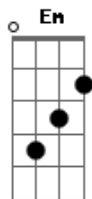

[Refrão]

G A  
I wish I could talk to you  
G A  
Put my chair right up there next to you  
D  
And talk to you, oh, baby  
G A  
I wish I could talk to you  
G A  
Pull my chair right up there next to you  
D B7  
And talk to you

Em  
You're in my head more often than I want  
D  
More often than I want to tell you  
Em  
You're in my head more often than I want  
D  
More often than I want

( G A D )  
( G A D )

[Segunda Parte]

G A G  
Been a pretty long time  
G A D  
Been a really long time  
D  
Since you saw me last  
D G  
Since I saw you last  
G A G  
Wonder if we met today  
G A D

## Acordes

© ukulele-chords.com

© ukulele-chords.com

© ukulele-chords.com

© ukulele-chords.com

© ukulele-chords.com

Would you turn and walk away  
Would you take me for a ride  
Would you toss me to the side  
[Refrão]  
G A  
I wish I could talk to you  
G A  
Pull my chair right up there next to you  
D  
And talk to you, oh, baby  
G A  
I wish I could talk to you  
G A  
Pull my chair right up there next to you  
D B7  
And talk to you

Em  
You're in my head more often than I want  
D  
More often than I want to tell you  
Em  
You're in my head more often than I want  
D  
More often than I want  
Em  
You're in my head more often than I want  
D  
More often than I want  
Em  
You're in my head more often than I want  
D  
More often than I want