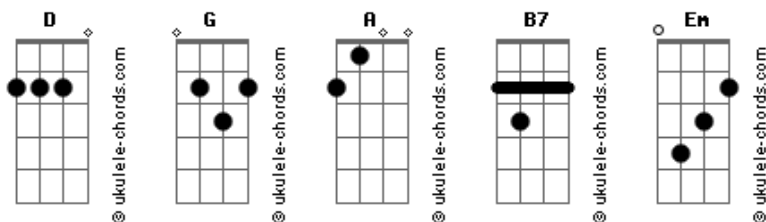

# Ricky Montgomery - Talk To You

tom:

Intro: G A G A D

[Primeira Parte]

G A G  
Been a pretty long time  
G A D  
Been a pretty long time  
D  
Since you saw me last

Since I saw you last  
G A  
Wonder if we met today  
G A D  
Would it all end up the same  
D  
Would you take me for a ride  
D  
Would you toss me to the side

[Refrão]

G A  
I wish I could talk to you  
G A  
Put my chair right up there next to you  
D  
And talk to you, oh, baby  
G A  
I wish I could talk to you  
G A  
Pull my chair right up there next to you  
D B7  
And talk to you

Em  
You're in my head more often than I want  
D  
More often than I want to tell you  
Em  
You're in my head more often than I want  
D  
More often than I want

( G A D )  
( G A D )

[Segunda Parte]

G A G  
Been a pretty long time  
G A D  
Been a really long time  
D  
Since you saw me last  
D G  
Since I saw you last  
G A G  
Wonder if we met today  
G A D

## Acordes

Would you turn and walk away  
Would you take me for a ride  
Would you toss me to the side

[Refrão]

G A  
I wish I could talk to you  
G A  
Pull my chair right up there next to you  
D  
And talk to you, oh, baby  
G A  
I wish I could talk to you  
G A  
Pull my chair right up there next to you  
D B7  
And talk to you