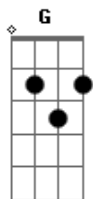

# Ricky Montgomery - Talk To You

tom:

Intro: G A G A D

[Primeira Parte]

G A G  
Been a pretty long time  
G A D  
Been a pretty long time  
D  
Since you saw me last

Since I saw you last  
G A  
Wonder if we met today  
G A D  
Would it all end up the same  
D  
Would you take me for a ride  
D  
Would you toss me to the side

[Refrão]

G A  
I wish I could talk to you  
G A  
Put my chair right up there next to you  
D  
And talk to you, oh, baby  
G A  
I wish I could talk to you  
G A  
Pull my chair right up there next to you  
D B7  
And talk to you

Em  
You're in my head more often than I want  
D  
More often than I want to tell you  
Em  
You're in my head more often than I want  
D  
More often than I want

( G A D )  
( G A D )

[Segunda Parte]

G A G  
Been a pretty long time  
G A D  
Been a really long time  
D  
Since you saw me last  
D G  
Since I saw you last  
G A G  
Wonder if we met today  
G A D

## Acordes

© ukulele-chords.com

© ukulele-chords.com

© ukulele-chords.com

© ukulele-chords.com

© ukulele-chords.com

Would you turn and walk away  
Would you take me for a ride  
Would you toss me to the side  
[Refrão]  
G A  
I wish I could talk to you  
G A  
Pull my chair right up there next to you  
D  
And talk to you, oh, baby  
G A  
I wish I could talk to you  
G A  
Pull my chair right up there next to you  
D B7  
And talk to you