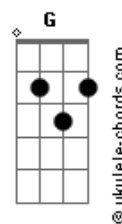

Ricky Montgomery - Sorry For Me

tom:
Capotraste na 1ª casa
Intro: C Am F G

C Am
Tuesday, in the morning
F G C Am
I walk outside to a police car
F G
Pulling up to my yard
C Am
Goodbye dear stepfather
F G C
I punch my fist right through the wall
Am F G
Duh duh, duh duh, duhduh duhduh
Em Am
Now that it's over
F G
I don't know how to feel
Em Am
Moving to California
F G
Where I won't have to deal
Em Am
So, watcha think?
F G Em
Do you think it would make you sad?
Am
Watcha think?
F G Em
Do you think it would make you sorry?
Am
Well, I'm sorry
F G Em
I wouldn't want to make you sorry
(Am F G)
G C
For me
(C Am F G)

C Am
Wednesday, in the morning

Acordes

F G
I walk downstairs
C Am F G
To the sound of my mother and my sister crying
C Am
Chain-smoking cigarettes
F G C
Foot to the floor of my car
Am F G
As I go to confront you
Em Am
Now that it's over
F G
I don't know how to feel
Em Am
Moving to California
F G
Where I won't have to deal
Em Am
So, watcha think?
F G Em
Do you think it would make you sad?
Am
Watcha think?
F G Em
Do you think it would make you sorry?
Am
Well, I'm sorry
F G Em
I wouldn't want to make you sorry
Am
I'm sorry
F G Em
I wouldn't want to make you sorry
Am
I'm sorry
F G Em
I wouldn't want to make you sorry
(Am F G)
G C
For me
[Final] C Am F G