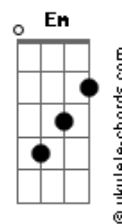

Ricky Montgomery - Sorry For Me

tom:
Capotraste na 1ª casa
Intro: C Am F G

C Am
Tuesday, in the morning
F G C Am
I walk outside to a police car
F G
Pulling up to my yard
C Am
Goodbye dear stepfather
F G C
I punch my fist right through the wall
Am F G
Duh duh, duh duh, duhduh duhduh
Em Am
Now that it's over
F G
I don't know how to feel
Em Am
Moving to California
F G
Where I won't have to deal
Em Am
So, watcha think?
F G Em
Do you think it would make you sad?
Am
Watcha think?
F G Em
Do you think it would make you sorry?
Am
Well, I'm sorry
F G Em
I wouldn't want to make you sorry
(Am F G)
G C
For me
(C Am F G)

C Am
Wednesday, in the morning

Acordes

F G
I walk downstairs
C Am F G
To the sound of my mother and my sister crying
C Am
Chain-smoking cigarettes
F G C
Foot to the floor of my car
Am F G
As I go to confront you
Em Am
Now that it's over
F G
I don't know how to feel
Em Am
Moving to California
F G
Where I won't have to deal
Em Am
So, watcha think?
F G Em
Do you think it would make you sad?
Am
Watcha think?
F G Em
Do you think it would make you sorry?
Am
Well, I'm sorry
F G Em
I wouldn't want to make you sorry
Am
I'm sorry
F G Em
I wouldn't want to make you sorry
Am
I'm sorry
F G Em
I wouldn't want to make you sorry
(Am F G)
G C
For me
[Final] C Am F G