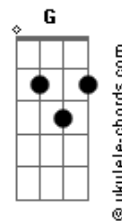

Ricky Montgomery - Sorry For Me

tom:
 Capotraste na 1ª casa
 Intro: C Am F G

C Am
 Tuesday, in the morning
 F G C Am
 I walk outside to a police car
 F G
 Pulling up to my yard
 C Am
 Goodbye dear stepfather
 F G C
 I punch my fist right through the wall
 Am F G
 Duh duh, duh duh, duhduh duhduh
 Em Am
 Now that it's over
 F G
 I don't know how to feel
 Em Am
 Moving to California
 F G
 Where I won't have to deal
 Em Am
 So, watcha think?
 F G Em
 Do you think it would make you sad?
 Am
 Watcha think?
 F G Em
 Do you think it would make you sorry?
 Am
 Well, I'm sorry
 F G Em
 I wouldn't want to make you sorry

(Am F G)

G C
 For me

(C Am F G)

C Am
 Wednesday, in the morning

Acordes

F G
 I walk downstairs
 C Am F G
 To the sound of my mother and my sister crying
 C Am
 Chain-smoking cigarettes
 F G C
 Foot to the floor of my car
 Am F G
 As I go to confront you
 Em Am
 Now that it's over
 F G
 I don't know how to feel
 Em Am
 Moving to California
 F G
 Where I won't have to deal
 Em Am
 So, watcha think?
 F G Em
 Do you think it would make you sad?
 Am
 Watcha think?
 F G Em
 Do you think it would make you sorry?
 Am
 Well, I'm sorry
 F G Em
 I wouldn't want to make you sorry
 Am
 I'm sorry
 F G Em
 I wouldn't want to make you sorry
 Am
 I'm sorry
 F G Em
 I wouldn't want to make you sorry