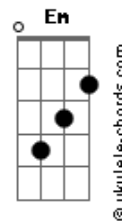

Ricky Montgomery - Sorry For Me

tom:
 Capotraste na 1ª casa
 Intro: C Am F G

C Am
 Tuesday, in the morning
 F G C Am
 I walk outside to a police car
 F G
 Pulling up to my yard
 C Am
 Goodbye dear stepfather
 F G C
 I punch my fist right through the wall
 Am F G
 Duh duh, duh duh, duhduh duhduh
 Em Am
 Now that it's over
 F G
 I don't know how to feel
 Em Am
 Moving to California
 F G
 Where I won't have to deal
 Em Am
 So, watcha think?
 F G Em
 Do you think it would make you sad?
 Am
 Watcha think?
 F G Em
 Do you think it would make you sorry?
 Am
 Well, I'm sorry
 F G Em
 I wouldn't want to make you sorry

(Am F G)

G C
 For me

(C Am F G)

C Am
 Wednesday, in the morning

Acordes

F G
 I walk downstairs
 C Am F G
 To the sound of my mother and my sister crying
 C Am
 Chain-smoking cigarettes
 F G C
 Foot to the floor of my car
 Am F G
 As I go to confront you
 Em Am
 Now that it's over
 F G
 I don't know how to feel
 Em Am
 Moving to California
 F G
 Where I won't have to deal
 Em Am
 So, watcha think?
 F G Em
 Do you think it would make you sad?
 Am
 Watcha think?
 F G Em
 Do you think it would make you sorry?
 Am
 Well, I'm sorry
 F G Em
 I wouldn't want to make you sorry
 Am
 I'm sorry
 F G Em
 I wouldn't want to make you sorry
 Am
 I'm sorry
 F G Em
 I wouldn't want to make you sorry