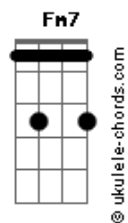

Ricky Montgomery - Settle Down

tom:
Intro: Bb Bb Eb Bb Bb Bb7
Eb Eb7 Gm7
I can't see why you won't move to LA
Fm7
You only call me when you're angry
Eb
I don't think this is gonna take
Eb Eb7 Gm7
I can't see why you still live in New York
Fm7
I know this isn't what you came for
Eb Eb7
I think I need a bit of space now

[Pré-Refrão]
Fm7 Bb
You read my mind when you came by
Fm7 Bb
You hurt my head like a cheap red wine

[Refrão]
Eb
I wanna settle
Gm7
Down
Fm7
With you
Gm7
(I wanna settle down)
Fm7
With you
Abm Bb
(I wanna) Ahh
Eb
I wanna complain
Gm7
About my day
Fm7
With you
Gm7
(I wanna settle down)
Fm7
With you
Fm7
(I wanna)
Abm Bb
Ahh
(Bb Bb Bb Bb Bb7)

Eb Eb7 Gm7
I grit my teeth to skip the next part

Acordes

Fm7
You got a kilt that won't start
Eb Eb7
We'll meet again another day now
[Pré-Refrão]
Fm7 Bb
You read my mind when you came by
Fm7 Bb
You hurt my head like a cheap red wine
[Refrão]
Eb
I wanna settle
Gm7
Down
Fm7
With you
Gm7
(I wanna settle down)
Fm7
With you
Abm Bb
(I wanna) Ahh
Eb
I wanna complain
Gm7
About my day
Fm7
With you
Gm7
(I wanna settle down)
Fm7
With you
Fm7
(I wanna)
Abm Bb
Ahh
(Bb Bb Bb Bb Bb7)
[Final]
Eb Gm7 Fm7
I wanna leav?, leave America with you
Gm7 Fm7
(I wanna settle down) With you
Abm Bb
(I wanna) Ahh
Eb Gm7 Fm7
Ahh-ah, Ah-Yeah, AHH
Fm7 Fm7 Bb Bb
Ahh-ah AHH-ah AHH-ah