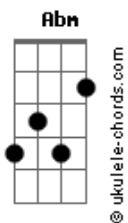

Ricky Montgomery - Settle Down

tom:
Intro: Bb Bb Eb Bb Bb Bb7
Eb Eb7 Gm7
I can't see why you won't move to LA
Fm7
You only call me when you're angry
Eb
I don't think this is gonna take
Eb Eb7 Gm7
I can't see why you still live in New York
Fm7
I know this isn't what you came for
Eb Eb7
I think I need a bit of space now

[Pré-Refrão]
Fm7 Bb
You read my mind when you came by
Fm7 Bb
You hurt my head like a cheap red wine

[Refrão]
Eb
I wanna settle
Gm7
Down
Fm7
With you
Gm7
(I wanna settle down)
Fm7
With you
Abm Bb
(I wanna) Ahh
Eb
I wanna complain
Gm7
About my day
Fm7
With you
Gm7
(I wanna settle down)
Fm7
With you
Fm7
(I wanna)
Abm Bb
Ahh
(Bb Bb Bb Bb Bb7)

Eb Eb7 Gm7
I grit my teeth to skip the next part

Acordes

Fm7
You got a kilt that won't start
Eb Eb7
We'll meet again another day now
[Pré-Refrão]
Fm7 Bb
You read my mind when you came by
Fm7 Bb
You hurt my head like a cheap red wine
[Refrão]
Eb
I wanna settle
Gm7
Down
Fm7
With you
Gm7
(I wanna settle down)
Fm7
With you
Abm Bb
(I wanna) Ahh
Eb
I wanna complain
Gm7
About my day
Fm7
With you
Gm7
(I wanna settle down)
Fm7
With you
Fm7
(I wanna)
Abm Bb
Ahh
(Bb Bb Bb Bb Bb7)
[Final]
Eb Gm7 Fm7
I wanna leav?, leave America with you
Gm7 Fm7
(I wanna settle down) With you
Abm Bb
(I wanna) Ahh
Eb Gm7 Fm7
Ahh-ah, Ah-Yeah, AHH
Fm7 Fm7 Bb Bb
Ahh-ah AHH-ah AHH-ah