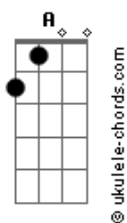

Ricky Montgomery - Settle Down

tom:
Intro: Bb Bb Eb Bb Bb Bb7
Eb Eb7 Gm7
I can't see why you won't move to LA
Fm7
You only call me when you're angry
Eb
I don't think this is gonna take
Eb Eb7 Gm7
I can't see why you still live in New York
Fm7
I know this isn't what you came for
Eb Eb7
I think I need a bit of space now

[Pré-Refrão]
Fm7 Bb
You read my mind when you came by
Fm7 Bb
You hurt my head like a cheap red wine

[Refrão]
Eb
I wanna settle
Gm7
Down
Fm7
With you
Gm7
(I wanna settle down)
Fm7
With you
Abm Bb
(I wanna) Ahh
Eb
I wanna complain
Gm7
About my day
Fm7
With you
Gm7
(I wanna settle down)
Fm7
With you
Fm7
(I wanna)
Abm Bb
Ahh
(Bb Bb Bb Bb Bb7)

Eb Eb7 Gm7
I grit my teeth to skip the next part

Acordes

Fm7
You got a kilt that won't start
Eb Eb7
We'll meet again another day now
[Pré-Refrão]
Fm7 Bb
You read my mind when you came by
Fm7 Bb
You hurt my head like a cheap red wine
[Refrão]
Eb
I wanna settle
Gm7
Down
Fm7
With you
Gm7
(I wanna settle down)
Fm7
With you
Abm Bb
(I wanna) Ahh
Eb
I wanna complain
Gm7
About my day
Fm7
With you
Gm7
(I wanna settle down)
Fm7
With you
Fm7
(I wanna)
Abm Bb
Ahh
(Bb Bb Bb Bb Bb7)
[Final]
Eb Gm7 Fm7
I wanna leav?, leave America with you
Gm7 Fm7
(I wanna settle down) With you
Abm Bb
(I wanna) Ahh
Eb Gm7 Fm7
Ahh-ah, Ah-Yeah, AHH
Fm7 Fm7 Bb Bb
Ahh-ah AHH-ah AHH-ah