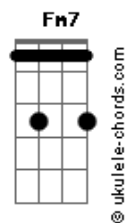

Ricky Montgomery - Settle Down

tom:
 Intro: Bb Bb Eb Bb Bb Bb7
 Eb Eb7 Gm7
 I can't see why you won't move to LA
 Fm7
 You only call me when you're angry
 Eb
 I don't think this is gonna take
 Eb Eb7 Gm7
 I can't see why you still live in New York
 Fm7
 I know this isn't what you came for
 Eb Eb7
 I think I need a bit of space now

[Pré-Refrão]
 Fm7 Bb
 You read my mind when you came by
 Fm7 Bb
 You hurt my head like a cheap red wine

[Refrão]
 Eb
 I wanna settle
 Gm7
 Down
 Fm7
 With you
 Gm7
 (I wanna settle down)
 Fm7
 With you
 Abm Bb
 (I wanna) Ahh
 Eb
 I wanna complain
 Gm7
 About my day
 Fm7
 With you
 Gm7
 (I wanna settle down)
 Fm7
 With you
 Fm7
 (I wanna)
 Abm Bb
 Ahh
 (Bb Bb Bb Bb Bb7)

Eb Eb7 Gm7
 I grit my teeth to skip the next part

Acordes

Fm7
 You got a kilt that won't start
 Eb Eb7
 We'll meet again another day now
 [Pré-Refrão]
 Fm7 Bb
 You read my mind when you came by
 Fm7 Bb
 You hurt my head like a cheap red wine
 [Refrão]
 Eb
 I wanna settle
 Gm7
 Down
 Fm7
 With you
 Gm7
 (I wanna settle down)
 Fm7
 With you
 Abm Bb
 (I wanna) Ahh
 Eb
 I wanna complain
 Gm7
 About my day
 Fm7
 With you
 Gm7
 (I wanna settle down)
 Fm7
 With you
 Fm7
 (I wanna)
 Abm Bb
 Ahh
 (Bb Bb Bb Bb Bb7)
 [Final]
 Eb Gm7 Fm7
 I wanna leav?, leave America with you
 Gm7 Fm7
 (I wanna settle down) With you
 Abm Bb
 (I wanna) Ahh
 Eb Gm7 Fm7
 Ahh-ah, Ah-Yeah, Ahh
 Fm7 Fm7 Bb Bb
 Ahh-ah Ahh-ah Ahh-ah