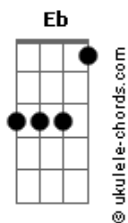

Ricky Montgomery - Settle Down

tom:
Intro: Bb Bb Eb Bb Bb Bb7
Eb Eb7 Gm7
I can't see why you won't move to LA
Fm7
You only call me when you're angry
Eb
I don't think this is gonna take
Eb Eb7 Gm7
I can't see why you still live in New York
Fm7
I know this isn't what you came for
Eb Eb7
I think I need a bit of space now

[Pré-Refrão]
Fm7 Bb
You read my mind when you came by
Fm7 Bb
You hurt my head like a cheap red wine

[Refrão]
Eb
I wanna settle
Gm7
Down
Fm7
With you
Gm7
(I wanna settle down)
Fm7
With you
Abm Bb
(I wanna) Ahh
Eb
I wanna complain
Gm7
About my day
Fm7
With you
Gm7
(I wanna settle down)
Fm7
With you
Fm7
(I wanna)
Abm Bb
Ahh
(Bb Bb Bb Bb Bb7)

Eb Eb7 Gm7
I grit my teeth to skip the next part

Acordes

Fm7
You got a kilt that won't start
Eb Eb7
We'll meet again another day now
[Pré-Refrão]
Fm7 Bb
You read my mind when you came by
Fm7 Bb
You hurt my head like a cheap red wine
[Refrão]
Eb
I wanna settle
Gm7
Down
Fm7
With you
Gm7
(I wanna settle down)
Fm7
With you
Abm Bb
(I wanna) Ahh
Eb
I wanna complain
Gm7
About my day
Fm7
With you
Gm7
(I wanna settle down)
Fm7
With you
Fm7
(I wanna)
Abm Bb
Ahh
(Bb Bb Bb Bb Bb7)
[Final]
Eb Gm7 Fm7
I wanna leav?, leave America with you
Gm7 Fm7
(I wanna settle down) With you
Abm Bb
(I wanna) Ahh
Eb Gm7 Fm7
Ahh-ah, Ah-Yeah, AHH
Fm7 Fm7 Bb Bb
Ahh-ah AHH-ah AHH-ah