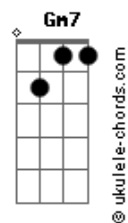

Ricky Montgomery - Settle Down

tom:
 Intro: Bb Bb Eb Bb Bb Bb7
 Eb Eb7 Gm7
 I can't see why you won't move to LA
 Fm7
 You only call me when you're angry
 Eb
 I don't think this is gonna take
 Eb Eb7 Gm7
 I can't see why you still live in New York
 Fm7
 I know this isn't what you came for
 Eb Eb7
 I think I need a bit of space now

[Pré-Refrão]
 Fm7 Bb
 You read my mind when you came by
 Fm7 Bb
 You hurt my head like a cheap red wine

[Refrão]
 Eb
 I wanna settle
 Gm7
 Down
 Fm7
 With you
 Gm7
 (I wanna settle down)
 Fm7
 With you
 Abm Bb
 (I wanna) Ahh
 Eb
 I wanna complain
 Gm7
 About my day
 Fm7
 With you
 Gm7
 (I wanna settle down)
 Fm7
 With you
 Fm7
 (I wanna)
 Abm Bb
 Ahh
 (Bb Bb Bb Bb Bb7)

Eb Eb7 Gm7
 I grit my teeth to skip the next part

Acordes

Fm7
 You got a kilt that won't start
 Eb Eb7
 We'll meet again another day now
 [Pré-Refrão]
 Fm7 Bb
 You read my mind when you came by
 Fm7 Bb
 You hurt my head like a cheap red wine
 [Refrão]
 Eb
 I wanna settle
 Gm7
 Down
 Fm7
 With you
 Gm7
 (I wanna settle down)
 Fm7
 With you
 Abm Bb
 (I wanna) Ahh
 Eb
 I wanna complain
 Gm7
 About my day
 Fm7
 With you
 Gm7
 (I wanna settle down)
 Fm7
 With you
 Fm7
 (I wanna)
 Abm Bb
 Ahh
 (Bb Bb Bb Bb Bb7)
 [Final]
 Eb Gm7 Fm7
 I wanna leav?, leave America with you
 Gm7 Fm7
 (I wanna settle down) With you
 Abm Bb
 (I wanna) Ahh
 Eb Gm7 Fm7
 Ahh-ah, Ah-Yeah, Ahh
 Fm7 Fm7 Bb Bb
 Ahh-ah Ahh-ah Ahh-ah