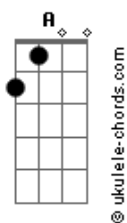

Ricky Montgomery - Settle Down

tom:
 Intro: Bb Bb Eb Bb Bb Bb7
 Eb Eb7 Gm7
 I can't see why you won't move to LA
 Fm7
 You only call me when you're angry
 Eb
 I don't think this is gonna take
 Eb Eb7 Gm7
 I can't see why you still live in New York
 Fm7
 I know this isn't what you came for
 Eb Eb7
 I think I need a bit of space now

[Pré-Refrão]
 Fm7 Bb
 You read my mind when you came by
 Fm7 Bb
 You hurt my head like a cheap red wine

[Refrão]
 Eb
 I wanna settle
 Gm7
 Down
 Fm7
 With you
 Gm7
 (I wanna settle down)
 Fm7
 With you
 Abm Bb
 (I wanna) Ahh
 Eb
 I wanna complain
 Gm7
 About my day
 Fm7
 With you
 Gm7
 (I wanna settle down)
 Fm7
 With you
 Fm7
 (I wanna)
 Abm Bb
 Ahh
 (Bb Bb Bb Bb Bb7)

Eb Eb7 Gm7
 I grit my teeth to skip the next part

Acordes

Fm7
 You got a kilt that won't start
 Eb Eb7
 We'll meet again another day now
 [Pré-Refrão]
 Fm7 Bb
 You read my mind when you came by
 Fm7 Bb
 You hurt my head like a cheap red wine
 [Refrão]
 Eb
 I wanna settle
 Gm7
 Down
 Fm7
 With you
 Gm7
 (I wanna settle down)
 Fm7
 With you
 Abm Bb
 (I wanna) Ahh
 Eb
 I wanna complain
 Gm7
 About my day
 Fm7
 With you
 Gm7
 (I wanna settle down)
 Fm7
 With you
 Fm7
 (I wanna)
 Abm Bb
 Ahh
 (Bb Bb Bb Bb Bb7)
 [Final]
 Eb Gm7 Fm7
 I wanna leav?, leave America with you
 Gm7 Fm7
 (I wanna settle down) With you
 Abm Bb
 (I wanna) Ahh
 Eb Gm7 Fm7
 Ahh-ah, Ah-Yeah, Ahh
 Fm7 Fm7 Bb Bb
 Ahh-ah Ahh-ah Ahh-ah