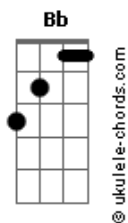

Ricky Montgomery - Settle Down

tom:
 Intro: Bb Bb Eb Bb Bb Bb7
 Eb Eb7 Gm7
 I can't see why you won't move to LA
 Fm7
 You only call me when you're angry
 Eb
 I don't think this is gonna take
 Eb Eb7 Gm7
 I can't see why you still live in New York
 Fm7
 I know this isn't what you came for
 Eb Eb7
 I think I need a bit of space now

[Pré-Refrão]
 Fm7 Bb
 You read my mind when you came by
 Fm7 Bb
 You hurt my head like a cheap red wine

[Refrão]
 Eb
 I wanna settle
 Gm7
 Down
 Fm7
 With you
 Gm7
 (I wanna settle down)
 Fm7
 With you
 Abm Bb
 (I wanna) Ahh
 Eb
 I wanna complain
 Gm7
 About my day
 Fm7
 With you
 Gm7
 (I wanna settle down)
 Fm7
 With you
 Fm7
 (I wanna)
 Abm Bb
 Ahh
 (Bb Bb Bb Bb Bb7)

Eb Eb7 Gm7
 I grit my teeth to skip the next part

Acordes

Fm7
 You got a kilt that won't start
 Eb Eb7
 We'll meet again another day now
 [Pré-Refrão]
 Fm7 Bb
 You read my mind when you came by
 Fm7 Bb
 You hurt my head like a cheap red wine
 [Refrão]
 Eb
 I wanna settle
 Gm7
 Down
 Fm7
 With you
 Gm7
 (I wanna settle down)
 Fm7
 With you
 Abm Bb
 (I wanna) Ahh
 Eb
 I wanna complain
 Gm7
 About my day
 Fm7
 With you
 Gm7
 (I wanna settle down)
 Fm7
 With you
 Fm7
 (I wanna)
 Abm Bb
 Ahh
 (Bb Bb Bb Bb Bb7)
 [Final]
 Eb Gm7 Fm7
 I wanna leav?, leave America with you
 Gm7 Fm7
 (I wanna settle down) With you
 Abm Bb
 (I wanna) Ahh
 Eb Gm7 Fm7
 Ahh-ah, Ah-Yeah, Ahh
 Fm7 Fm7 Bb Bb
 Ahh-ah Ahh-ah Ahh-ah