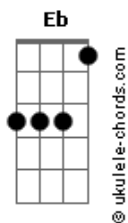

Ricky Montgomery - Settle Down

tom:
 Intro: Bb Bb Eb Bb Bb Bb7
 Eb Eb7 Gm7
 I can't see why you won't move to LA
 Fm7
 You only call me when you're angry
 Eb
 I don't think this is gonna take
 Eb Eb7 Gm7
 I can't see why you still live in New York
 Fm7
 I know this isn't what you came for
 Eb Eb7
 I think I need a bit of space now

[Pré-Refrão]
 Fm7 Bb
 You read my mind when you came by
 Fm7 Bb
 You hurt my head like a cheap red wine

[Refrão]
 Eb
 I wanna settle
 Gm7
 Down
 Fm7
 With you
 Gm7
 (I wanna settle down)
 Fm7
 With you
 Abm Bb
 (I wanna) Ahh
 Eb
 I wanna complain
 Gm7
 About my day
 Fm7
 With you
 Gm7
 (I wanna settle down)
 Fm7
 With you
 Fm7
 (I wanna)
 Abm Bb
 Ahh
 (Bb Bb Bb Bb Bb7)

Eb Eb7 Gm7
 I grit my teeth to skip the next part

Acordes

Fm7
 You got a kilt that won't start
 Eb Eb7
 We'll meet again another day now
 [Pré-Refrão]
 Fm7 Bb
 You read my mind when you came by
 Fm7 Bb
 You hurt my head like a cheap red wine
 [Refrão]
 Eb
 I wanna settle
 Gm7
 Down
 Fm7
 With you
 Gm7
 (I wanna settle down)
 Fm7
 With you
 Abm Bb
 (I wanna) Ahh
 Eb
 I wanna complain
 Gm7
 About my day
 Fm7
 With you
 Gm7
 (I wanna settle down)
 Fm7
 With you
 Fm7
 (I wanna)
 Abm Bb
 Ahh
 (Bb Bb Bb Bb Bb7)
 [Final]
 Eb Gm7 Fm7
 I wanna leav?, leave America with you
 Gm7 Fm7
 (I wanna settle down) With you
 Abm Bb
 (I wanna) Ahh
 Eb Gm7 Fm7
 Ahh-ah, Ah-Yeah, Ahh
 Fm7 Fm7 Bb Bb
 Ahh-ah Ahh-ah Ahh-ah