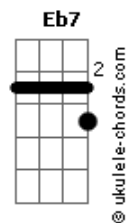

Ricky Montgomery - Settle Down

tom:
 Intro: Bb Bb Eb Bb Bb Bb7
 Eb Eb7 Gm7
 I can't see why you won't move to LA
 Fm7
 You only call me when you're angry
 Eb
 I don't think this is gonna take
 Eb Eb7 Gm7
 I can't see why you still live in New York
 Fm7
 I know this isn't what you came for
 Eb Eb7
 I think I need a bit of space now

[Pré-Refrão]
 Fm7 Bb
 You read my mind when you came by
 Fm7 Bb
 You hurt my head like a cheap red wine

[Refrão]
 Eb
 I wanna settle
 Gm7
 Down
 Fm7
 With you
 Gm7
 (I wanna settle down)
 Fm7
 With you
 Abm Bb
 (I wanna) Ahh
 Eb
 I wanna complain
 Gm7
 About my day
 Fm7
 With you
 Gm7
 (I wanna settle down)
 Fm7
 With you
 Fm7
 (I wanna)
 Abm Bb
 Ahh
 (Bb Bb Bb Bb Bb7)

Eb Eb7 Gm7
 I grit my teeth to skip the next part

Acordes

Fm7
 You got a kilt that won't start
 Eb Eb7
 We'll meet again another day now
 [Pré-Refrão]
 Fm7 Bb
 You read my mind when you came by
 Fm7 Bb
 You hurt my head like a cheap red wine
 [Refrão]
 Eb
 I wanna settle
 Gm7
 Down
 Fm7
 With you
 Gm7
 (I wanna settle down)
 Fm7
 With you
 Abm Bb
 (I wanna) Ahh
 Eb
 I wanna complain
 Gm7
 About my day
 Fm7
 With you
 Gm7
 (I wanna settle down)
 Fm7
 With you
 Fm7
 (I wanna)
 Abm Bb
 Ahh
 (Bb Bb Bb Bb Bb7)
 [Final]
 Eb Gm7 Fm7
 I wanna leav?, leave America with you
 Gm7 Fm7
 (I wanna settle down) With you
 Abm Bb
 (I wanna) Ahh
 Eb Gm7 Fm7
 Ahh-ah, Ah-Yeah, Ahh
 Fm7 Fm7 Bb Bb
 Ahh-ah Ahh-ah Ahh-ah