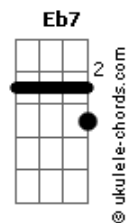

Ricky Montgomery - Settle Down

tom:
Intro: Bb Bb Eb Bb Bb Bb7
Eb Eb7 Gm7
I can't see why you won't move to LA
Fm7
You only call me when you're angry
Eb
I don't think this is gonna take
Eb Eb7 Gm7
I can't see why you still live in New York
Fm7
I know this isn't what you came for
Eb Eb7
I think I need a bit of space now

[Pré-Refrão]
Fm7 Bb
You read my mind when you came by
Fm7 Bb
You hurt my head like a cheap red wine

[Refrão]
Eb
I wanna settle
Gm7
Down
Fm7
With you
Gm7
(I wanna settle down)
Fm7
With you
Abm Bb
(I wanna) Ahh
Eb
I wanna complain
Gm7
About my day
Fm7
With you
Gm7
(I wanna settle down)
Fm7
With you
Fm7
(I wanna)
Abm Bb
Ahh
(Bb Bb Bb Bb Bb7)

Eb Eb7 Gm7
I grit my teeth to skip the next part

Acordes

Fm7
You got a kilt that won't start
Eb Eb7
We'll meet again another day now
[Pré-Refrão]
Fm7 Bb
You read my mind when you came by
Fm7 Bb
You hurt my head like a cheap red wine
[Refrão]
Eb
I wanna settle
Gm7
Down
Fm7
With you
Gm7
(I wanna settle down)
Fm7
With you
Abm Bb
(I wanna) Ahh
Eb
I wanna complain
Gm7
About my day
Fm7
With you
Gm7
(I wanna settle down)
Fm7
With you
Fm7
(I wanna)
Abm Bb
Ahh
(Bb Bb Bb Bb Bb7)
[Final]
Eb Gm7 Fm7
I wanna leav?, leave America with you
Gm7 Fm7
(I wanna settle down) With you
Abm Bb
(I wanna) Ahh
Eb Gm7 Fm7
Ahh-ah, Ah-Yeah, AHH
Fm7 Fm7 Bb Bb
Ahh-ah AHH-ah AHH-ah