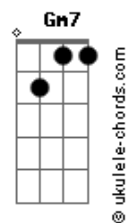

Ricky Montgomery - Settle Down

tom:
Intro: Bb Bb Eb Bb Bb Bb7
Eb Eb7 Gm7
I can't see why you won't move to LA
Fm7
You only call me when you're angry
Eb
I don't think this is gonna take
Eb Eb7 Gm7
I can't see why you still live in New York
Fm7
I know this isn't what you came for
Eb Eb7
I think I need a bit of space now

[Pré-Refrão]
Fm7 Bb
You read my mind when you came by
Fm7 Bb
You hurt my head like a cheap red wine

[Refrão]
Eb
I wanna settle
Gm7
Down
Fm7
With you
Gm7
(I wanna settle down)
Fm7
With you
Abm Bb
(I wanna) Ahh
Eb
I wanna complain
Gm7
About my day
Fm7
With you
Gm7
(I wanna settle down)
Fm7
With you
Fm7
(I wanna)
Abm Bb
Ahh
(Bb Bb Bb Bb Bb7)

Eb Eb7 Gm7
I grit my teeth to skip the next part

Acordes

Fm7
You got a kilt that won't start
Eb Eb7
We'll meet again another day now
[Pré-Refrão]
Fm7 Bb
You read my mind when you came by
Fm7 Bb
You hurt my head like a cheap red wine
[Refrão]
Eb
I wanna settle
Gm7
Down
Fm7
With you
Gm7
(I wanna settle down)
Fm7
With you
Abm Bb
(I wanna) Ahh
Eb
I wanna complain
Gm7
About my day
Fm7
With you
Gm7
(I wanna settle down)
Fm7
With you
Fm7
(I wanna)
Abm Bb
Ahh
(Bb Bb Bb Bb Bb7)
[Final]
Eb Gm7 Fm7
I wanna leav?, leave America with you
Gm7 Fm7
(I wanna settle down) With you
Abm Bb
(I wanna) Ahh
Eb Gm7 Fm7
Ahh-ah, Ah-Yeah, AHH
Fm7 Fm7 Bb Bb
Ahh-ah AHH-ah AHH-ah