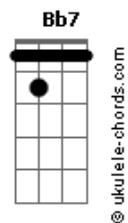

Ricky Montgomery - Settle Down

tom:
Intro: Bb Bb Eb Bb Bb Bb7
Eb Eb7 Gm7
I can't see why you won't move to LA
Fm7
You only call me when you're angry
Eb
I don't think this is gonna take
Eb Eb7 Gm7
I can't see why you still live in New York
Fm7
I know this isn't what you came for
Eb Eb7
I think I need a bit of space now

[Pré-Refrão]
Fm7 Bb
You read my mind when you came by
Fm7 Bb
You hurt my head like a cheap red wine

[Refrão]
Eb
I wanna settle
Gm7
Down
Fm7
With you
Gm7
(I wanna settle down)
Fm7
With you
Abm Bb
(I wanna) Ahh
Eb
I wanna complain
Gm7
About my day
Fm7
With you
Gm7
(I wanna settle down)
Fm7
With you
Fm7
(I wanna)
Abm Bb
Ahh
(Bb Bb Bb Bb Bb7)

Eb Eb7 Gm7
I grit my teeth to skip the next part

Acordes

Fm7
You got a kilt that won't start
Eb Eb7
We'll meet again another day now
[Pré-Refrão]
Fm7 Bb
You read my mind when you came by
Fm7 Bb
You hurt my head like a cheap red wine
[Refrão]
Eb
I wanna settle
Gm7
Down
Fm7
With you
Gm7
(I wanna settle down)
Fm7
With you
Abm Bb
(I wanna) Ahh
Eb
I wanna complain
Gm7
About my day
Fm7
With you
Gm7
(I wanna settle down)
Fm7
With you
Fm7
(I wanna)
Abm Bb
Ahh
(Bb Bb Bb Bb Bb7)
[Final]
Eb Gm7 Fm7
I wanna leav?, leave America with you
Gm7 Fm7
(I wanna settle down) With you
Abm Bb
(I wanna) Ahh
Eb Gm7 Fm7
Ahh-ah, Ah-Yeah, AHH
Fm7 Fm7 Bb Bb
Ahh-ah AHH-ah AHH-ah