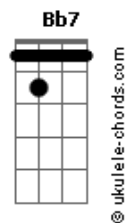

Ricky Montgomery - Settle Down

tom:
 Intro: Bb Bb Eb Bb Bb Bb7
 Eb Eb7 Gm7
 I can't see why you won't move to LA
 Fm7
 You only call me when you're angry
 Eb
 I don't think this is gonna take
 Eb Eb7 Gm7
 I can't see why you still live in New York
 Fm7
 I know this isn't what you came for
 Eb Eb7
 I think I need a bit of space now

[Pré-Refrão]
 Fm7 Bb
 You read my mind when you came by
 Fm7 Bb
 You hurt my head like a cheap red wine

[Refrão]
 Eb
 I wanna settle
 Gm7
 Down
 Fm7
 With you
 Gm7
 (I wanna settle down)
 Fm7
 With you
 Abm Bb
 (I wanna) Ahh
 Eb
 I wanna complain
 Gm7
 About my day
 Fm7
 With you
 Gm7
 (I wanna settle down)
 Fm7
 With you
 Fm7
 (I wanna)
 Abm Bb
 Ahh
 (Bb Bb Bb Bb Bb7)

Eb Eb7 Gm7
 I grit my teeth to skip the next part

Acordes

Fm7
 You got a kilt that won't start
 Eb Eb7
 We'll meet again another day now
 [Pré-Refrão]
 Fm7 Bb
 You read my mind when you came by
 Fm7 Bb
 You hurt my head like a cheap red wine
 [Refrão]
 Eb
 I wanna settle
 Gm7
 Down
 Fm7
 With you
 Gm7
 (I wanna settle down)
 Fm7
 With you
 Abm Bb
 (I wanna) Ahh
 Eb
 I wanna complain
 Gm7
 About my day
 Fm7
 With you
 Gm7
 (I wanna settle down)
 Fm7
 With you
 Fm7
 (I wanna)
 Abm Bb
 Ahh
 (Bb Bb Bb Bb Bb7)
 [Final]
 Eb Gm7 Fm7
 I wanna leav?, leave America with you
 Gm7 Fm7
 (I wanna settle down) With you
 Abm Bb
 (I wanna) Ahh
 Eb Gm7 Fm7
 Ahh-ah, Ah-Yeah, Ahh
 Fm7 Fm7 Bb Bb
 Ahh-ah Ahh-ah Ahh-ah