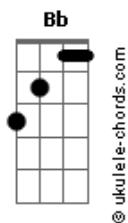

Ricky Montgomery - Settle Down

tom:
Intro: Bb Bb Eb Bb Bb Bb7
Eb Eb7 Gm7
I can't see why you won't move to LA
Fm7
You only call me when you're angry
Eb
I don't think this is gonna take
Eb Eb7 Gm7
I can't see why you still live in New York
Fm7
I know this isn't what you came for
Eb Eb7
I think I need a bit of space now

[Pré-Refrão]
Fm7 Bb
You read my mind when you came by
Fm7 Bb
You hurt my head like a cheap red wine

[Refrão]
Eb
I wanna settle
Gm7
Down
Fm7
With you
Gm7
(I wanna settle down)
Fm7
With you
Abm Bb
(I wanna) Ahh
Eb
I wanna complain
Gm7
About my day
Fm7
With you
Gm7
(I wanna settle down)
Fm7
With you
Fm7
(I wanna)
Abm Bb
Ahh
(Bb Bb Bb Bb Bb7)

Eb Eb7 Gm7
I grit my teeth to skip the next part

Acordes

Fm7
You got a kilt that won't start
Eb Eb7
We'll meet again another day now
[Pré-Refrão]
Fm7 Bb
You read my mind when you came by
Fm7 Bb
You hurt my head like a cheap red wine
[Refrão]
Eb
I wanna settle
Gm7
Down
Fm7
With you
Gm7
(I wanna settle down)
Fm7
With you
Abm Bb
(I wanna) Ahh
Eb
I wanna complain
Gm7
About my day
Fm7
With you
Gm7
(I wanna settle down)
Fm7
With you
Fm7
(I wanna)
Abm Bb
Ahh
(Bb Bb Bb Bb Bb7)
[Final]
Eb Gm7 Fm7
I wanna leav?, leave America with you
Gm7 Fm7
(I wanna settle down) With you
Abm Bb
(I wanna) Ahh
Eb Gm7 Fm7
Ahh-ah, Ah-Yeah, AHH
Fm7 Fm7 Bb Bb
Ahh-ah AHH-ah AHH-ah