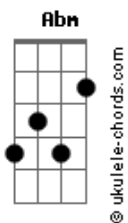

Ricky Montgomery - Settle Down

tom:
 Intro: Bb Bb Eb Bb Bb Bb7
 Eb Eb7 Gm7
 I can't see why you won't move to LA
 Fm7
 You only call me when you're angry
 Eb
 I don't think this is gonna take
 Eb Eb7 Gm7
 I can't see why you still live in New York
 Fm7
 I know this isn't what you came for
 Eb Eb7
 I think I need a bit of space now

[Pré-Refrão]
 Fm7 Bb
 You read my mind when you came by
 Fm7 Bb
 You hurt my head like a cheap red wine

[Refrão]
 Eb
 I wanna settle
 Gm7
 Down
 Fm7
 With you
 Gm7
 (I wanna settle down)
 Fm7
 With you
 Abm Bb
 (I wanna) Ahh
 Eb
 I wanna complain
 Gm7
 About my day
 Fm7
 With you
 Gm7
 (I wanna settle down)
 Fm7
 With you
 Fm7
 (I wanna)
 Abm Bb
 Ahh
 (Bb Bb Bb Bb Bb7)

Eb Eb7 Gm7
 I grit my teeth to skip the next part

Acordes

Fm7
 You got a kilt that won't start
 Eb Eb7
 We'll meet again another day now
 [Pré-Refrão]
 Fm7 Bb
 You read my mind when you came by
 Fm7 Bb
 You hurt my head like a cheap red wine
 [Refrão]
 Eb
 I wanna settle
 Gm7
 Down
 Fm7
 With you
 Gm7
 (I wanna settle down)
 Fm7
 With you
 Abm Bb
 (I wanna) Ahh
 Eb
 I wanna complain
 Gm7
 About my day
 Fm7
 With you
 Gm7
 (I wanna settle down)
 Fm7
 With you
 Fm7
 (I wanna)
 Abm Bb
 Ahh
 (Bb Bb Bb Bb Bb7)
 [Final]
 Eb Gm7 Fm7
 I wanna leav?, leave America with you
 Gm7 Fm7
 (I wanna settle down) With you
 Abm Bb
 (I wanna) Ahh
 Eb Gm7 Fm7
 Ahh-ah, Ah-Yeah, Ahh
 Fm7 Fm7 Bb Bb
 Ahh-ah Ahh-ah Ahh-ah