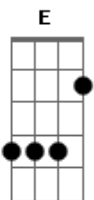

© ukulele-chords.com