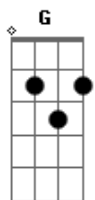

© ukulele-chords.com

© ukulele-chords.com