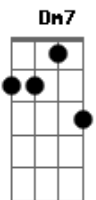

© ukulele-chords.com