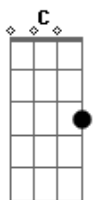

© ukulele-chords.com