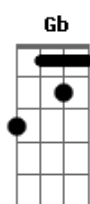

Db Ab Bbm
Tinha que ser assim, relax

Gb Db
Nosso amor tinha que ser
Amor total

Acordes

A
© ukulele-chords.com

C7M
© ukulele-chords.com

C
© ukulele-chords.com

G
© ukulele-chords.com

Am
© ukulele-chords.com

F
© ukulele-chords.com

Dm
© ukulele-chords.com

Dm7
© ukulele-chords.com

Gm
© ukulele-chords.com

Ab
© ukulele-chords.com

Db
© ukulele-chords.com

Bbm
© ukulele-chords.com

Gb
© ukulele-chords.com