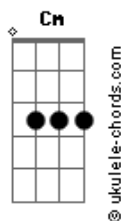

Rick Astley - Never Gonna Stop

tom:
Gm
Can anybody stop this feeling
F Cm
Can anybody stop this pain
Gm
Stop this world from turning
F Cm
So we can start it again again again yeah

Cm
Tell me that I'm just dreaming
F
Don't tell me we've gone too far
Cm
Tell me this life has a meaning
F
Is it written in all our scars

[Refrão]

Bb
Never gonna turn it back
F
Never gonna change the facts
Cm7
Can't stop this world from turning

The fire's already burning
Bb
Never gonna feel the same
F
Never gonna and that's a shame
Cm
We gotta keep believing

Can't lose that human feeling

Gm
If anybody has the answer
F Cm
The question's never in doubt
Gm
Some say life is a dancer
F Cm
Together we'll find out

Cm7
Tell me it's just a feeling
F
Tell me that this ain't real
Cm7
It's an artificial dream of the future
F
We'd better be prepared to kneel

[Refrão]

Bb
Never gonna turn it back
F
Never gonna change the facts
Cm7

Acordes

Can't stop this world from turning

The fire's already burning
Bb
Never gonna feel the same
F
Never gonna and that's a shame
Cm7
We gotta keep believing

Can't lose that human feeling

[Ponte]
Gm
I don't think I can make it

If you won't tell me the truth
D
No I don't think I can fake it

If you're keeping secrets too
F
No I don't think I can make it

No matter how hard I try
Cm
I don't think I can shake this feeling

That everything I know is a lie

[Refrão]

Bb
Never gonna turn it back
F
Never gonna change the facts
Cm7
Can't stop this world from turning

The fire's already burning
Bb
Never gonna feel the same
F
Never gonna and that's a shame
Cm7
We gotta keep believing

Can't lose that human feeling

Bb
Tell me it's just a feeling
F
What's the meaning
Cm
Tell me that this ain't real

What's the meaning

Bb
Tell me it's just a feeling
F
What's the meaning
Cm
Tell me that this ain't real

Come on tell me that this ain't real