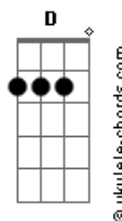

Rick Astley - Never Gonna Stop

tom:
Gm
Can anybody stop this feeling
F Cm
Can anybody stop this pain
Gm
Stop this world from turning
F Cm
So we can start it again again again yeah

Cm
Tell me that I'm just dreaming
F
Don't tell me we've gone too far
Cm
Tell me this life has a meaning
F
Is it written in all our scars

[Refrão]

Bb
Never gonna turn it back
F
Never gonna change the facts
Cm7
Can't stop this world from turning

The fire's already burning
Bb
Never gonna feel the same
F
Never gonna and that's a shame
Cm
We gotta keep believing

Can't lose that human feeling

Gm
If anybody has the answer
F Cm
The question's never in doubt
Gm
Some say life is a dancer
F Cm
Together we'll find out

Cm7
Tell me it's just a feeling
F
Tell me that this ain't real
Cm7
It's an artificial dream of the future
F
We'd better be prepared to kneel

[Refrão]

Bb
Never gonna turn it back
F
Never gonna change the facts
Cm7

Acordes

Can't stop this world from turning

The fire's already burning
Bb
Never gonna feel the same
F
Never gonna and that's a shame
Cm7
We gotta keep believing

Can't lose that human feeling

[Ponte]
Gm
I don't think I can make it

If you won't tell me the truth
D
No I don't think I can fake it

If you're keeping secrets too
F
No I don't think I can make it

No matter how hard I try
Cm
I don't think I can shake this feeling

That everything I know is a lie

[Refrão]

Bb
Never gonna turn it back
F
Never gonna change the facts
Cm7
Can't stop this world from turning

The fire's already burning
Bb
Never gonna feel the same
F
Never gonna and that's a shame
Cm7
We gotta keep believing

Can't lose that human feeling

Bb
Tell me it's just a feeling
F
What's the meaning
Cm
Tell me that this ain't real

What's the meaning

Bb
Tell me it's just a feeling
F
What's the meaning
Cm
Tell me that this ain't real

Come on tell me that this ain't real