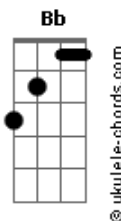

Rick Astley - Never Gonna Stop

tom:
Gm
Can anybody stop this feeling
F Cm
Can anybody stop this pain
Gm
Stop this world from turning
F Cm
So we can start it again again again yeah

Cm
Tell me that I'm just dreaming
F
Don't tell me we've gone too far
Cm
Tell me this life has a meaning
F
Is it written in all our scars

[Refrão]

Bb
Never gonna turn it back
F
Never gonna change the facts
Cm7
Can't stop this world from turning

The fire's already burning
Bb
Never gonna feel the same
F
Never gonna and that's a shame
Cm
We gotta keep believing

Can't lose that human feeling

Gm
If anybody has the answer
F Cm
The question's never in doubt
Gm
Some say life is a dancer
F Cm
Together we'll find out

Cm7
Tell me it's just a feeling
F
Tell me that this ain't real
Cm7
It's an artificial dream of the future
F
We'd better be prepared to kneel

[Refrão]

Bb
Never gonna turn it back
F
Never gonna change the facts
Cm7

Acordes

Can't stop this world from turning

The fire's already burning
Bb
Never gonna feel the same
F
Never gonna and that's a shame
Cm7
We gotta keep believing

Can't lose that human feeling

[Ponte]
Gm
I don't think I can make it

If you won't tell me the truth
D
No I don't think I can fake it

If you're keeping secrets too
F
No I don't think I can make it

No matter how hard I try
Cm
I don't think I can shake this feeling

That everything I know is a lie

[Refrão]

Bb
Never gonna turn it back
F
Never gonna change the facts
Cm7
Can't stop this world from turning

The fire's already burning
Bb
Never gonna feel the same
F
Never gonna and that's a shame
Cm7
We gotta keep believing

Can't lose that human feeling

Bb
Tell me it's just a feeling
F
What's the meaning
Cm
Tell me that this ain't real

What's the meaning

Bb
Tell me it's just a feeling
F
What's the meaning
Cm
Tell me that this ain't real

Come on tell me that this ain't real