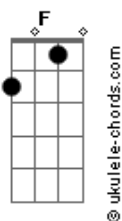

Rick Astley - Never Gonna Stop

tom:
Gm
Can anybody stop this feeling
F Cm
Can anybody stop this pain
Gm
Stop this world from turning
F Cm
So we can start it again again again yeah

Cm
Tell me that I'm just dreaming
F
Don't tell me we've gone too far
Cm
Tell me this life has a meaning
F
Is it written in all our scars

[Refrão]

Bb
Never gonna turn it back
F
Never gonna change the facts
Cm7
Can't stop this world from turning

The fire's already burning
Bb
Never gonna feel the same
F
Never gonna and that's a shame
Cm
We gotta keep believing

Can't lose that human feeling

Gm
If anybody has the answer
F Cm
The question's never in doubt
Gm
Some say life is a dancer
F Cm
Together we'll find out

Cm7
Tell me it's just a feeling
F
Tell me that this ain't real
Cm7
It's an artificial dream of the future
F
We'd better be prepared to kneel

[Refrão]

Bb
Never gonna turn it back
F
Never gonna change the facts
Cm7

Acordes

Can't stop this world from turning

The fire's already burning
Bb
Never gonna feel the same
F
Never gonna and that's a shame
Cm7
We gotta keep believing

Can't lose that human feeling

[Ponte]
Gm
I don't think I can make it

If you won't tell me the truth
D
No I don't think I can fake it

If you're keeping secrets too
F
No I don't think I can make it

No matter how hard I try
Cm
I don't think I can shake this feeling

That everything I know is a lie

[Refrão]

Bb
Never gonna turn it back
F
Never gonna change the facts
Cm7
Can't stop this world from turning

The fire's already burning
Bb
Never gonna feel the same
F
Never gonna and that's a shame
Cm7
We gotta keep believing

Can't lose that human feeling

Bb
Tell me it's just a feeling
F
What's the meaning
Cm
Tell me that this ain't real

What's the meaning

Bb
Tell me it's just a feeling
F
What's the meaning
Cm
Tell me that this ain't real

Come on tell me that this ain't real