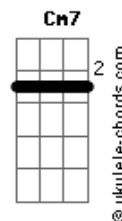

Rick Astley - Never Gonna Stop

tom:
Gm
Can anybody stop this feeling
F Cm
Can anybody stop this pain
Gm
Stop this world from turning
F Cm
So we can start it again again again yeah

Cm
Tell me that I'm just dreaming
F
Don't tell me we've gone too far
Cm
Tell me this life has a meaning
F
Is it written in all our scars

[Refrão]

Bb
Never gonna turn it back
F
Never gonna change the facts
Cm7
Can't stop this world from turning

The fire's already burning
Bb
Never gonna feel the same
F
Never gonna and that's a shame
Cm
We gotta keep believing

Can't lose that human feeling

Gm
If anybody has the answer
F Cm
The question's never in doubt
Gm
Some say life is a dancer
F Cm
Together we'll find out

Cm7
Tell me it's just a feeling
F
Tell me that this ain't real
Cm7
It's an artificial dream of the future
F
We'd better be prepared to kneel

[Refrão]

Bb
Never gonna turn it back
F
Never gonna change the facts
Cm7

Acordes

Can't stop this world from turning

The fire's already burning
Bb
Never gonna feel the same
F
Never gonna and that's a shame
Cm7
We gotta keep believing

Can't lose that human feeling

[Ponte]
Gm
I don't think I can make it

If you won't tell me the truth
D
No I don't think I can fake it

If you're keeping secrets too
F
No I don't think I can make it

No matter how hard I try
Cm
I don't think I can shake this feeling

That everything I know is a lie

[Refrão]

Bb
Never gonna turn it back
F
Never gonna change the facts
Cm7
Can't stop this world from turning

The fire's already burning
Bb
Never gonna feel the same
F
Never gonna and that's a shame
Cm7
We gotta keep believing

Can't lose that human feeling

Bb
Tell me it's just a feeling
F
What's the meaning
Cm
Tell me that this ain't real

What's the meaning

Bb
Tell me it's just a feeling
F
What's the meaning
Cm
Tell me that this ain't real

Come on tell me that this ain't real