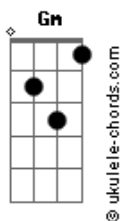

Rick Astley - Never Gonna Stop

tom:
Gm
Can anybody stop this feeling
F Cm
Can anybody stop this pain
Gm
Stop this world from turning
F Cm
So we can start it again again again yeah

Cm
Tell me that I'm just dreaming
F
Don't tell me we've gone too far
Cm
Tell me this life has a meaning
F
Is it written in all our scars

[Refrão]

Bb
Never gonna turn it back
F
Never gonna change the facts
Cm7
Can't stop this world from turning

The fire's already burning
Bb
Never gonna feel the same
F
Never gonna and that's a shame
Cm
We gotta keep believing

Can't lose that human feeling

Gm
If anybody has the answer
F Cm
The question's never in doubt
Gm
Some say life is a dancer
F Cm
Together we'll find out

Cm7
Tell me it's just a feeling
F
Tell me that this ain't real
Cm7
It's an artificial dream of the future
F
We'd better be prepared to kneel

[Refrão]

Bb
Never gonna turn it back
F
Never gonna change the facts
Cm7

Acordes

Can't stop this world from turning

The fire's already burning
Bb
Never gonna feel the same
F
Never gonna and that's a shame
Cm7
We gotta keep believing

Can't lose that human feeling

[Ponte]
Gm
I don't think I can make it

If you won't tell me the truth
D
No I don't think I can fake it

If you're keeping secrets too
F
No I don't think I can make it

No matter how hard I try
Cm
I don't think I can shake this feeling

That everything I know is a lie

[Refrão]

Bb
Never gonna turn it back
F
Never gonna change the facts
Cm7
Can't stop this world from turning

The fire's already burning
Bb
Never gonna feel the same
F
Never gonna and that's a shame
Cm7
We gotta keep believing

Can't lose that human feeling

Bb
Tell me it's just a feeling
F
What's the meaning
Cm
Tell me that this ain't real

What's the meaning

Bb
Tell me it's just a feeling
F
What's the meaning
Cm
Tell me that this ain't real

Come on tell me that this ain't real