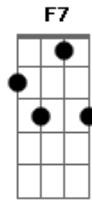

© ukulele-chords.com