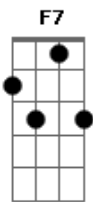

© ukulele-chords.com