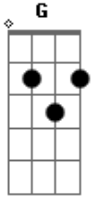

Rick and Morty - Two Crows Theme

tom:
G Bm C D
Kaze ni nori tobitachi
G Bm C D
Kuroi tsubasa hiroge

C D Bm E
Itsumademo issho ni tatakaou
C D G
Sora no hate made
C G
Kimi to

Acordes

© ukulele-chords.com