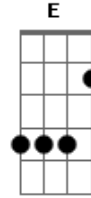

© ukulele-chords.com