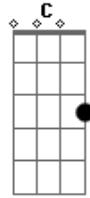

© ukulele-chords.com