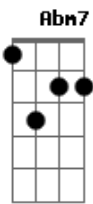

© ukulele-chords.com