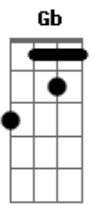

Richy - Set Me Free

Tom: Gb
Intro: B Gb Db Gb Db Ebm Db6
B Gb Db
Uuuuuuh
Ebm I got so cool, since I have left you alone Bbm
Ebm Cry out you fool, won't bring back my love for you Bbm
You still believe in you and me Abm7
But there's no future can't you see? Db
Set me free Gb Db
Set me free Ebm Db
Set me free Db6 B Gb
Don't rely on me Db
Set me free
Set me free Gb Db
Set me free Ebm Db
Set me free Db6 B Gb
The way it's got to be Db
Set me free
Ebm Carefull night, that we have street in the home Bbm
Ebm Let's say goodbye, this words won't break your heart Bbm7
I don't believe in me and you Abm7
There's only one thing left to do Db
Set me free Gb Db
Set me free Ebm Db
Set me free Db6 B Gb
Don't rely on me Db
Set me free

Set me free Gb Db
Set me free Ebm Db
Set me free Gb B Gb
The way it's got to be Db
Set me free
Ebm Don't tell me it's over Bbm
Bbm I don't wanna live it this way
Ebm It's so hard for me to let you go
Bbm7 I still love you
Abm7 Yes I do
Db But I know
I will set you free
Gb Set me free Db
Ebm Db
Set me free Db6 B Gb
Don't rely on me Db
Set me free Gb Db
Set me free Ebm Db
Set me free Db6 B Gb
The way it's got to be Db
Set me free
Gb Db
Set me free Ebm Db
Set me free Db6 B Gb
Don't rely on me Db
Set me free

Acordes

© ukulele-chords.com