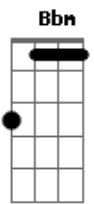

© ukulele-chords.com