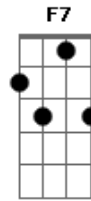

© ukulele-chords.com