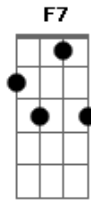

Richie Valens - We Belong Together

Intro: Dm tom:

For eternity.

Bb Bbm
Your my, my baby
F
And you'll always be.

Bb Bbm
I swear by everything I own
G7 C
You'll always, always be mine

F Dm Gm C

F Dm Gm
Your mine
C F Dm Gm
Your lips belong to me
C F Dm Gm
Yes they belong to only me
C F Dm F7

Acordes

© ukulele-chords.com

© ukulele-chords.com

© ukulele-chords.com

© ukulele-chords.com

© ukulele-chords.com

© ukulele-chords.com

© ukulele-chords.com

© ukulele-chords.com