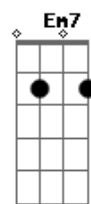

© ukulele-chords.com