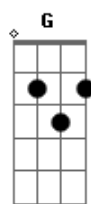

© ukulele-chords.com