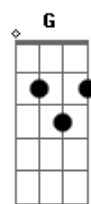

© ukulele-chords.com