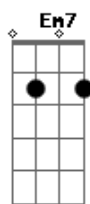

© ukulele-chords.com