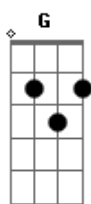

© ukulele-chords.com