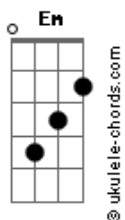

Richie Kotzen - This Is a Test

tom:
Em

Intro: Em7

[Primeira Parte]

Em7
A spider's web we weave
G Each strand is a memory we manifest A A
Em7
Is it a test?
Em7
I bid farewell to thee
G And i give you grace under duress A A
This is a test

[Segunda Parte]

Em7
The roses bloomed for me
G But the ice storm came and put em to bed A A
Em7
The flowers dead
Em7
The game play ends you see
G My life's too short to stay in my head A A

Acordes

I'm out of the bed