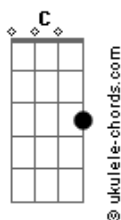

Richie Kotzen - This Is a Test

tom:
Em

Intro: Em7

[Primeira Parte]

Em7
A spider's web we weave
G Each strand is a memory we manifest A A
Em7
Is it a test?
Em7
I bid farewell to thee
G And i give you grace under duress A A
This is a test

[Segunda Parte]

Em7
The roses bloomed for me
G But the ice storm came and put em to bed A A
Em7
The flowers dead
Em7
The game play ends you see
G My life's too short to stay in my head A A

Acordes

I'm out of the bed