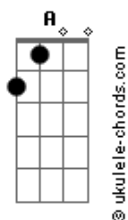

Richie Kotzen - This Is a Test

tom:
Em

Intro: Em7

[Primeira Parte]

Em7
A spider's web we weave
G Each strand is a memory we manifest A A
Em7
Is it a test?
Em7
I bid farewell to thee
G And i give you grace under duress A A
This is a test

[Segunda Parte]

Em7
The roses bloomed for me
G But the ice storm came and put em to bed A A
Em7
The flowers dead
Em7
The game play ends you see
G My life's too short to stay in my head A A

Acordes

I'm out of the bed