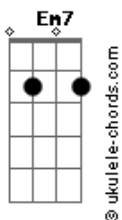

Richie Kotzen - This Is a Test

tom:
Em

Intro: Em7

[Primeira Parte]

Em7
A spider's web we weave
G Each strand is a memory we manifest A A
Em7
Is it a test?
Em7
I bid farewell to thee
G And i give you grace under duress A A
This is a test

[Segunda Parte]

Em7
The roses bloomed for me
G But the ice storm came and put em to bed A A
Em7
The flowers dead
Em7
The game play ends you see
G My life's too short to stay in my head A A

Acordes

I'm out of the bed