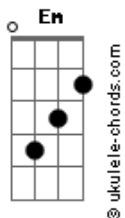

Richie Kotzen - This Is a Test

tom:
Em

Intro: Em7

[Primeira Parte]

Em7
A spider's web we weave
G A A
Each strand is a memory we manifest
Em7
Is it a test?
Em7
I bid farewell to thee
G A A
And i give you grace under duress
This is a test

[Segunda Parte]

Em7
The roses bloomed for me
G A A
But the ice storm came and put em to bed
Em7
The flowers dead
Em7
The game play ends you see
G A A
My life's too short to stay in my head

Acordes

I'm out of the bed