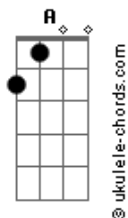

Richie Kotzen - This Is a Test

tom:
Em

Intro: Em7

[Primeira Parte]

Em7
A spider's web we weave
G A A
Each strand is a memory we manifest
Em7
Is it a test?
Em7
I bid farewell to thee
G A A
And i give you grace under duress
This is a test

[Segunda Parte]

Em7
The roses bloomed for me
G A A
But the ice storm came and put em to bed
Em7
The flowers dead
Em7
The game play ends you see
G A A
My life's too short to stay in my head

Acordes

I'm out of the bed