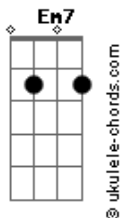

Richie Kotzen - This Is a Test

tom:
Em

Intro: Em7

[Primeira Parte]

Em7
A spider's web we weave
G A A
Each strand is a memory we manifest
Em7
Is it a test?
Em7
I bid farewell to thee
G A A
And i give you grace under duress
This is a test

[Segunda Parte]

Em7
The roses bloomed for me
G A A
But the ice storm came and put em to bed
Em7
The flowers dead
Em7
The game play ends you see
G A A
My life's too short to stay in my head

Acordes

I'm out of the bed