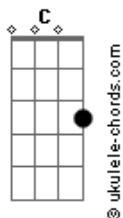

Richie Kotzen - This Is a Test

tom:
Em

Intro: Em7

[Primeira Parte]

Em7
A spider's web we weave
G A A
Each strand is a memory we manifest
Em7
Is it a test?
Em7
I bid farewell to thee
G A A
And i give you grace under duress
This is a test

[Segunda Parte]

Em7
The roses bloomed for me
G A A
But the ice storm came and put em to bed
Em7
The flowers dead
Em7
The game play ends you see
G A A
My life's too short to stay in my head

Acordes

I'm out of the bed