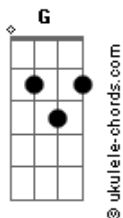

Richie Kotzen - This Is a Test

tom:
Em

Intro: Em7

[Primeira Parte]

Em7
A spider's web we weave
G A A
Each strand is a memory we manifest
Em7
Is it a test?
Em7
I bid farewell to thee
G A A
And i give you grace under duress
This is a test

[Segunda Parte]

Em7
The roses bloomed for me
G A A
But the ice storm came and put em to bed
Em7
The flowers dead
Em7
The game play ends you see
G A A
My life's too short to stay in my head

Acordes

I'm out of the bed