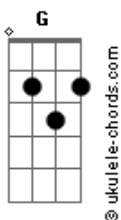

Richie Kotzen - This Is a Test

tom:
Em

Intro: Em7

[Primeira Parte]

Em7
A spider's web we weave
G Each strand is a memory we manifest A A
Em7
Is it a test?
Em7
I bid farewell to thee
G And i give you grace under duress A A
This is a test

[Segunda Parte]

Em7
The roses bloomed for me
G But the ice storm came and put em to bed A A
Em7
The flowers dead
Em7
The game play ends you see
G My life's too short to stay in my head A A

Acordes

I'm out of the bed