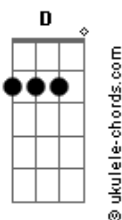

Richie Kotzen - This Is a Test

tom:
Em

Intro: Em7

[Primeira Parte]

Em7
A spider's web we weave
G Each strand is a memory we manifest A A
Em7
Is it a test?
Em7
I bid farewell to thee
G And i give you grace under duress A A
This is a test

[Segunda Parte]

Em7
The roses bloomed for me
G But the ice storm came and put em to bed A A
Em7
The flowers dead
Em7
The game play ends you see
G My life's too short to stay in my head A A

Acordes

I'm out of the bed