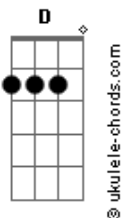

Richie Kotzen - This Is a Test

tom:
Em

Intro: Em7

[Primeira Parte]

Em7
A spider's web we weave
G A A
Each strand is a memory we manifest
Em7
Is it a test?
Em7
I bid farewell to thee
G A A
And i give you grace under duress
This is a test

[Segunda Parte]

Em7
The roses bloomed for me
G A A
But the ice storm came and put em to bed
Em7
The flowers dead
Em7
The game play ends you see
G A A
My life's too short to stay in my head

Acordes

I'm out of the bed