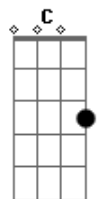

© ukulele-chords.com