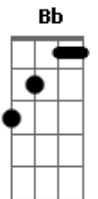

© ukulele-chords.com