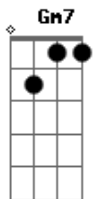

© ukulele-chords.com