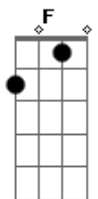

Richie Kotzen - Special

Tom: F
Intro: Bb F F Gm7 C C

Bb F F
You said to me I'm not what your looking for
Gm7 C C
You're movin' on somebody else can give you more
Bb F F
So I let you go thinking we'll never meet again
Gm7 C C
But here you are and baby I wanna know
Bb
Did you wanna be rich?
F F
Did you wanna feel special?
Gm7
Did you wonder in all this time how
C
I Was livin without you?
Bb
Did you wanna be cruel?
F F
Did you think that I never would go on
Gm7
Now all the things you thought you had have gone
C Bb
Let that be a lesson to you
F F

It's funny how life can change
Gm7 C C
You never know until you walk away
Bb F F
I see you now and you're lost and afraid
Gm7
Because you know you had love
C C
And you wanted more
Bb
I give your more than I ever got back
F F
You left me here to forget about that
Gm7
All the things you thought you have had gone
C C
Let that be a lesson to you
Gm7 C C
Your special, your so special, your so special to me
Bb
All the things that you wanted now you know were wrong
F F
You gave up on love for something more
Gm7
All the things you thought you had have gone
C
Let that be a lesson to you

Acordes

© ukulele-chords.com