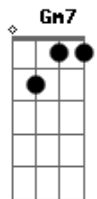

© ukulele-chords.com