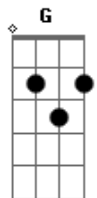

Richie Campbell - Love Again

tom:

Am
I won't fall in love again
Fall in love again

Dm
Fuck around and fall in love inna mi life

But that was once upon a time
But now my heart done break
Know that I wasting time
And if fall back down, beg you fi erase my mind
'Cause when my eyes dem lead
I can't see the signs

Am G
Said, I won't fall in love again, ahh

Dm
No, I won't fall in love again, I'm not in a hurry

Am G
Fall in love again, love again

Dm
Me fuck around and fall in love inna mi life

But that was once upon a time
But now my heart done break
Know that I wasting time
And if fall back down, beg you fi erase my mind
'Cause when my eyes dem lead
I can't see the signs

So I won't in love again (no)
Fall in love again...No
Fall in love again

Acordes

© ukulele-chords.com

© ukulele-chords.com

© ukulele-chords.com