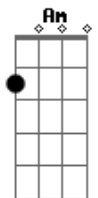

I won't fall in love again, I'm not in a hurry
Fall in love again, love again

Dm
So stay far from me, stay far from me

Am
If you coming in my life to bring me pain I want you far from me

G
Mi girl, I want you far from me

Dm
I beg you please stay far from me, far from me, stay

Am
'Cause I been in love before and me find out that it is not for me

G
I guess that love is not for me

Dm
And I been wrong sometimes in life

Am G
Hurt so many people, I won't lie, no

Dm
And, yes, I did give love a try

Am G
Failed so many times and I won't try no more

Dm
No, I won't fall in love again, ahh (uh-uh, uh-uh)

Am G
Said, I won't fall in love again, ahh

Dm
No, I won't fall in love again, I'm not in a hurry

Am G
Fall in love again, love again

Dm
Me fuck around and fall in love inna mi life

But that was once upon a time
But now my heart done break
Know that I wasting time
And if fall back down, beg you fi erase my mind
'Cause when my eyes dem lead
I can't see the signs
So I won't in love again (no)
Fall in love again...No
Fall in love again

Acordes

© ukulele-chords.com