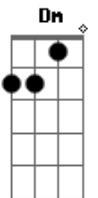

© ukulele-chords.com