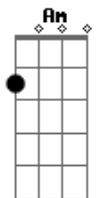

I won't fall in love again, I'm not in a hurry
Fall in love again, love again

Dm
So stay far from me, stay far from me

Am
If you coming in my life to bring me pain I want you far from me

G
Mi girl, I want you far from me

Dm
I beg you please stay far from me, far from me, stay

Am
'Cause I been in love before and me find out that it is not for me

G
I guess that love is not for me

Dm
And I been wrong sometimes in life

Am G
Hurt so many people, I won't lie, no

Dm
And, yes, I did give love a try

Am G
Failed so many times and I won't try no more

Dm
No, I won't fall in love again, ahh (uh-uh, uh-uh)

Am G
Said, I won't fall in love again, ahh

Dm
No, I won't fall in love again, I'm not in a hurry

Am G
Fall in love again, love again

Dm
Me fuck around and fall in love inna mi life

But that was once upon a time
But now my heart done break
Know that I wasting time
And if fall back down, beg you fi erase my mind
'Cause when my eyes dem lead
I can't see the signs

So I won't in love again (no)
Fall in love again...No
Fall in love again

Acordes

© ukulele-chords.com