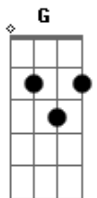

© ukulele-chords.com