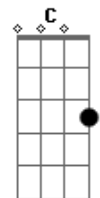

© ukulele-chords.com