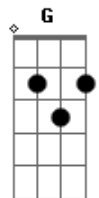

© ukulele-chords.com