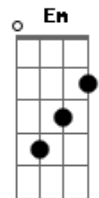

© ukulele-chords.com