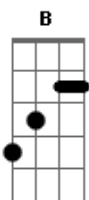

Richard Walters - Elephant In The Room

Tom: B

(forma dos acordes no tom de A)
Capostrate na 2ª casa

Calling you to wake ^{G Bm D}
Shouting in my car that's stalled outside ^{G Bm}
And it's pure coincidence I'm sure ^{D G Bm}
^DFalling from my mouth, secondary doubts I've found myself in ^{G Bm}
Can't seem to look you in the eye ^C
And I hope you can see ^{Bm D C Bm D}

I'm more than this, this heap at your feet ^{C Bm}
Who are you to judge me? ^{D C}
Who are you to preach? ^D
Control has slipped away from me again
^{G Bm D}How heavy are these words?
They're heavier than air ^{G D}
That rushes past your face as you drive away from me again ^{Bm D}
How heavy are these hands? ^G
They're heavier than blood ^{Bm D}
That rushes to my head as you walk away from me again

Acordes