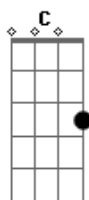

© ukulele-chords.com