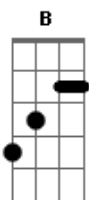

Richard Walters - Elephant In The Room

Tom: B

(forma dos acordes no tom de A)
Capostrate na 2ª casa

Calling you to wake
Shouting in my car that's stalled outside
And it's pure coincidence I'm sure
Falling from my mouth, secondary doubts I've found myself in
Can't seem to look you in the eye
And I hope you can see

I'm more than this, this heap at your feet
Who are you to judge me?
Who are you to preach?
Control has slipped away from me again
How heavy are these words?
They're heavier than air
That rushes past your face as you drive away from me again
How heavy are these hands?
They're heavier than blood
That rushes to my head as you walk away from me again

Acordes