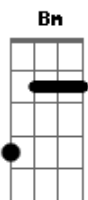

© ukulele-chords.com