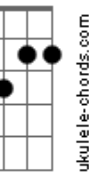

© ukulele-chords.com

Gbm7