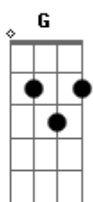

Ricardo Cesar - Come Back To Be Mine

tom:

Intro: G D C G

And now, after hours, i finally found you

Please forgive me, i'm sorry for making you blue

I love you and i'm such a fool for you

I understand why you want to be so cruel

But i want to go to the end with you

Make you believe that i feel is real

I want to fall asleep everyday by your side

Acordes

© ukulele-chords.com

© ukulele-chords.com

© ukulele-chords.com

© ukulele-chords.com

Just promise me you will come back to be mine

[Solo] G D C G
G D C G G7

But i want to go to the end with you

Make you believe that i feel is real

I want to fall asleep everyday by your side

Just promise me you will come back to be mine