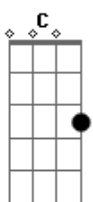

Ricardo Cesar - Come Back To Be Mine

tom:

Intro: G D C G

And now, after hours, i finally found you

Please forgive me, i'm sorry for making you blue

I love you and i'm such a fool for you

I understand why you want to be so cruel

But i want to go to the end with you

Make you believe that i feel is real

I want to fall asleep everyday by your side

Acordes

© ukulele-chords.com

© ukulele-chords.com

© ukulele-chords.com

© ukulele-chords.com

Just promise me you will come back to be mine

[Solo] G D C G
G D C G G7

But i want to go to the end with you

Make you believe that i feel is real

I want to fall asleep everyday by your side

Just promise me you will come back to be mine