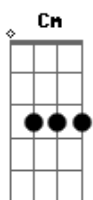

© ukulele-chords.com

Dm **F** **C**
Kon no burezaa enburemu no! No!
Dm **F** **C**
Miecha dame to nuida hazumi ni
Bb
Kimi no shisen atsukute
C **A**
I'm a lonely girl, so lonely girl

[Refrão]

Dm **C** **Bb** **C**
Futari de iru no ni namida ga desou
Gm **Am** **Bb**
Fui ni aoi ribon ga kitsuku naru

Dm **C** **Dm**
Shining, dreaming ikinari shiokaze ga kawaru wa
Ab **Cm** **A** **Dm**
Ai shite 'nai wake ja nai
Gm **Dm**
Demo, ima wa kaeritai

(**C** **Bb** **C** **Bb**)

Dm
I'm a lonely girl
Nani wo sonna ni kowagatte 'ru no

Bb
I'm a lonely girl

Itsu mo no watashi ni narenai no
Dm
I'm a lonely girl

Ai shite 'nai wake ja nai kedo
Bb
I'm a lonely girl

Yowamushi na no
(**Bb** **Ab** **Eb** **A**)

[Refrão]

Dm **C** **Bb** **C**
Chansu to yuuhi ga sasayakikakeru
Gm **Am** **Bb**
Demo ne aoi ribon wa hodokenai
Dm **C** **Dm**
Shining, dreaming ikinari shiokaze ga kawaru wa
Ab **Cm** **A** **Dm**
Ai shite 'nai wake ja nai
Gm **Dm**
Demo, ima wa kaeritai

[Final] **Gm** **Bb** **F** **Eb**
Gm **Bb** **F** **Eb** **Dm**