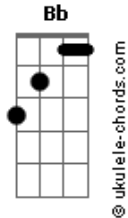

Rhys Lewis - Simple

tom:
 Capotraste na 3ª casa
 Intro: G C Bm7 C

[Primeira Parte]

G C
 Sometimes life can be so complicated
 Bm7 C
 Sometimes living leaves me so confused
 G C
 And I don't always have the heart to face it
 Bm7 C
 But every time I look at you

[Refrão]

G Am7
 It's suddenly so simple, simple
 Bm7 C
 So simple, it's true
 G Am7
 Life seems, oh, so simple, so simple
 Bm7 C
 Simple, life seems, oh, so simple with you

(G C Bm7 C)

[Segunda Parte]

G C
 Sometimes I wish I lived in a mansion
 Bm7 C

Acordes

And had a fancy car parked in the drive
 G C
 But love's the only gold that holds its value
 Bm7 C
 Yeah, love makes choosing how to spend your time

[Refrão]

G Am7
 It's suddenly so simple, simple
 Bm7 C
 So simple, it's true
 G Am7
 Life seems, oh, so simple, so simple
 Bm7 C G
 Simple, life seems, oh, so simple with you