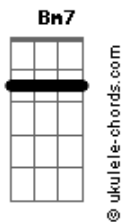

Rhys Lewis - Simple

tom:
 Capotraste na 3ª casa
 Intro: G C Bm7 C

[Primeira Parte]

G C
 Sometimes life can be so complicated
 Bm7 C
 Sometimes living leaves me so confused
 G C
 And I don't always have the heart to face it
 Bm7 C
 But every time I look at you

[Refrão]

G Am7
 It's suddenly so simple, simple
 Bm7 C
 So simple, it's true
 G Am7
 Life seems, oh, so simple, so simple
 Bm7 C
 Simple, life seems, oh, so simple with you

(G C Bm7 C)

[Segunda Parte]

G C
 Sometimes I wish I lived in a mansion
 Bm7 C

Acordes

And had a fancy car parked in the drive
 G C
 But love's the only gold that holds its value
 Bm7 C
 Yeah, love makes choosing how to spend your time

[Refrão]

G Am7
 It's suddenly so simple, simple
 Bm7 C
 So simple, it's true
 G Am7
 Life seems, oh, so simple, so simple
 Bm7 C G
 Simple, life seems, oh, so simple with you