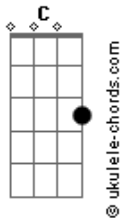

Rhys Lewis - Simple

tom:
 Capotraste na 3ª casa
 Intro: G C Bm7 C

[Primeira Parte]

G C
 Sometimes life can be so complicated
 Bm7 C
 Sometimes living leaves me so confused
 G C
 And I don't always have the heart to face it
 Bm7 C
 But every time I look at you

[Refrão]

G Am7
 It's suddenly so simple, simple
 Bm7 C
 So simple, it's true
 G Am7
 Life seems, oh, so simple, so simple
 Bm7 C
 Simple, life seems, oh, so simple with you

(G C Bm7 C)

[Segunda Parte]

G C
 Sometimes I wish I lived in a mansion
 Bm7 C

Acordes

And had a fancy car parked in the drive
 G C
 But love's the only gold that holds its value
 Bm7 C
 Yeah, love makes choosing how to spend your time

[Refrão]

G Am7
 It's suddenly so simple, simple
 Bm7 C
 So simple, it's true
 G Am7
 Life seems, oh, so simple, so simple
 Bm7 C G
 Simple, life seems, oh, so simple with you