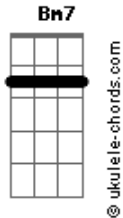

Rhys Lewis - Simple

tom:
 Capotraste na 3ª casa
 Intro: G C Bm7 C

[Primeira Parte]

G C
 Sometimes life can be so complicated
 Bm7 C
 Sometimes living leaves me so confused
 G C
 And I don't always have the heart to face it
 Bm7 C
 But every time I look at you

[Refrão]

G Am7
 It's suddenly so simple, simple
 Bm7 C
 So simple, it's true
 G Am7
 Life seems, oh, so simple, so simple
 Bm7 C
 Simple, life seems, oh, so simple with you

(G C Bm7 C)

[Segunda Parte]

G C
 Sometimes I wish I lived in a mansion
 Bm7 C

Acordes

And had a fancy car parked in the drive
 G C
 But love's the only gold that holds its value
 Bm7 C
 Yeah, love makes choosing how to spend your time

[Refrão]

G Am7
 It's suddenly so simple, simple
 Bm7 C
 So simple, it's true
 G Am7
 Life seems, oh, so simple, so simple
 Bm7 C G
 Simple, life seems, oh, so simple with you