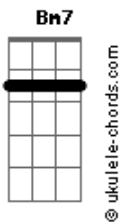

Rhys Lewis - Simple

tom:
 Capotraste na 3ª casa
 Intro: G C Bm7 C

[Primeira Parte]

G C
 Sometimes life can be so complicated
 Bm7 C
 Sometimes living leaves me so confused
 G C
 And I don't always have the heart to face it
 Bm7 C
 But every time I look at you

[Refrão]

G Am7
 It's suddenly so simple, simple
 Bm7 C
 So simple, it's true
 G Am7
 Life seems, oh, so simple, so simple
 Bm7 C
 Simple, life seems, oh, so simple with you

(G C Bm7 C)

[Segunda Parte]

G C
 Sometimes I wish I lived in a mansion
 Bm7 C

Acordes

And had a fancy car parked in the drive
 G C
 But love's the only gold that holds its value
 Bm7 C
 Yeah, love makes choosing how to spend your time

[Refrão]

G Am7
 It's suddenly so simple, simple
 Bm7 C
 So simple, it's true
 G Am7
 Life seems, oh, so simple, so simple
 Bm7 C G
 Simple, life seems, oh, so simple with you