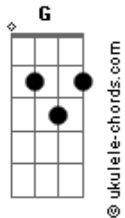

Rhys Lewis - Simple

tom:
 Capotraste na 3ª casa
 Intro: G C Bm7 C

[Primeira Parte]

G C
 Sometimes life can be so complicated
 Bm7 C
 Sometimes living leaves me so confused
 G C
 And I don't always have the heart to face it
 Bm7 C
 But every time I look at you

[Refrão]

G Am7
 It's suddenly so simple, simple
 Bm7 C
 So simple, it's true
 G Am7
 Life seems, oh, so simple, so simple
 Bm7 C
 Simple, life seems, oh, so simple with you

(G C Bm7 C)

[Segunda Parte]

G C
 Sometimes I wish I lived in a mansion
 Bm7 C

Acordes

And had a fancy car parked in the drive
 G C
 But love's the only gold that holds its value
 Bm7 C
 Yeah, love makes choosing how to spend your time

[Refrão]

G Am7
 It's suddenly so simple, simple
 Bm7 C
 So simple, it's true
 G Am7
 Life seems, oh, so simple, so simple
 Bm7 C G
 Simple, life seems, oh, so simple with you