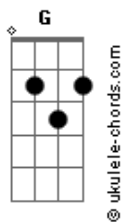

Rhys Lewis - Simple

tom:
 Capotraste na 3ª casa
 Intro: G C Bm7 C

[Primeira Parte]

G C
 Sometimes life can be so complicated
 Bm7 C
 Sometimes living leaves me so confused
 G C
 And I don't always have the heart to face it
 Bm7 C
 But every time I look at you

[Refrão]

G Am7
 It's suddenly so simple, simple
 Bm7 C
 So simple, it's true
 G Am7
 Life seems, oh, so simple, so simple
 Bm7 C
 Simple, life seems, oh, so simple with you

(G C Bm7 C)

[Segunda Parte]

G C
 Sometimes I wish I lived in a mansion
 Bm7 C

Acordes

And had a fancy car parked in the drive
 G C
 But love's the only gold that holds its value
 Bm7 C
 Yeah, love makes choosing how to spend your time

[Refrão]

G Am7
 It's suddenly so simple, simple
 Bm7 C
 So simple, it's true
 G Am7
 Life seems, oh, so simple, so simple
 Bm7 C G
 Simple, life seems, oh, so simple with you