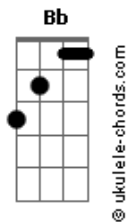

Rhys Lewis - Simple

tom:
 Capotraste na 3ª casa
 Intro: G C Bm7 C

[Primeira Parte]

G C
 Sometimes life can be so complicated
 Bm7 C
 Sometimes living leaves me so confused
 G C
 And I don't always have the heart to face it
 Bm7 C
 But every time I look at you

[Refrão]

G Am7
 It's suddenly so simple, simple
 Bm7 C
 So simple, it's true
 G Am7
 Life seems, oh, so simple, so simple
 Bm7 C
 Simple, life seems, oh, so simple with you

(G C Bm7 C)

[Segunda Parte]

G C
 Sometimes I wish I lived in a mansion
 Bm7 C

Acordes

And had a fancy car parked in the drive
 G C
 But love's the only gold that holds its value
 Bm7 C
 Yeah, love makes choosing how to spend your time

[Refrão]

G Am7
 It's suddenly so simple, simple
 Bm7 C
 So simple, it's true
 G Am7
 Life seems, oh, so simple, so simple
 Bm7 C G
 Simple, life seems, oh, so simple with you

(G Am7 Bm7)

[Final]

C G Am7
 Life seems, oh, so simple with you, with you
 Bm7
 So simple
 C G Am7
 Life seems, oh, so simple with you
 Bm7
 So simple
 C
 Life seems, oh, so, life seems, oh, so
 C G
 Life seems, oh, so simple with you