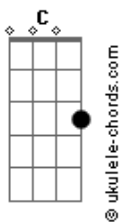

Rhys Lewis - Simple

tom:
 Capotraste na 3ª casa
 Intro: G C Bm7 C

[Primeira Parte]

G C
 Sometimes life can be so complicated
 Bm7 C
 Sometimes living leaves me so confused
 G C
 And I don't always have the heart to face it
 Bm7 C
 But every time I look at you

[Refrão]

G Am7
 It's suddenly so simple, simple
 Bm7 C
 So simple, it's true
 G Am7
 Life seems, oh, so simple, so simple
 Bm7 C
 Simple, life seems, oh, so simple with you

(G C Bm7 C)

[Segunda Parte]

G C
 Sometimes I wish I lived in a mansion
 Bm7 C

Acordes

And had a fancy car parked in the drive
 G C
 But love's the only gold that holds its value
 Bm7 C
 Yeah, love makes choosing how to spend your time

[Refrão]

G Am7
 It's suddenly so simple, simple
 Bm7 C
 So simple, it's true
 G Am7
 Life seems, oh, so simple, so simple
 Bm7 C G
 Simple, life seems, oh, so simple with you