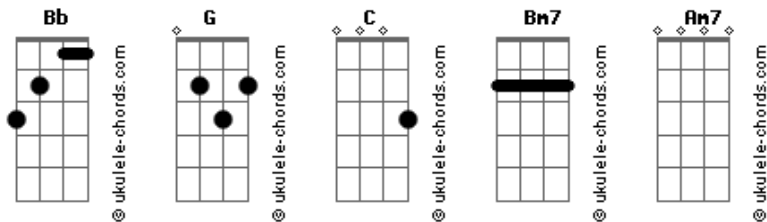

# Rhys Lewis - Simple

tom:  
 Capotraste na 3ª casa  
 Intro: G C Bm7 C

[Primeira Parte]

G C  
 Sometimes life can be so complicated  
 Bm7 C  
 Sometimes living leaves me so confused  
 G C  
 And I don't always have the heart to face it  
 Bm7 C  
 But every time I look at you

[Refrão]

G Am7  
 It's suddenly so simple, simple  
 Bm7 C  
 So simple, it's true  
 G Am7  
 Life seems, oh, so simple, so simple  
 Bm7 C  
 Simple, life seems, oh, so simple with you

( G C Bm7 C )

[Segunda Parte]

G C  
 Sometimes I wish I lived in a mansion  
 Bm7 C

## Acordes

And had a fancy car parked in the drive  
 G C  
 But love's the only gold that holds its value  
 Bm7 C  
 Yeah, love makes choosing how to spend your time

[Refrão]

G Am7  
 It's suddenly so simple, simple  
 Bm7 C  
 So simple, it's true  
 G Am7  
 Life seems, oh, so simple, so simple  
 Bm7 C G  
 Simple, life seems, oh, so simple with you