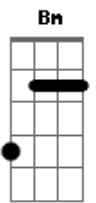

© ukulele-chords.com