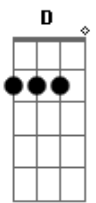

Rhye - Song For You

tom:

Intro: Em G Em G
D G Bm G
Em G

[Primeira Parte]

Em G D
I saw your tear fall from your grace
G
I fell in love
(Bm G Em G)

Em D
I saw that fear when you showed me that kiss
G Bm G
We fell in love
D A
I'll play this song for you

[Refrão]

Em
I'll play this song for you
D
Mmm, I make mistakes
G
I know things break
Em
Hear me love you
D
Let me love you

[Segunda Parte]

G
Ooh, I'll lay you down
A
I feel you now
Em
All my lives I've seen
D
I'm thankful for this
G
'Cause you're my favorite place to bleed
Em
Bleed for me
D
All these ways I've been
G
Ooh, I'm thankful for them

Acordes

© ukulele-chords.com