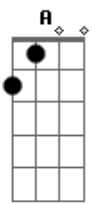

© ukulele-chords.com

A
Mm, you bleed for me

Bleed for me

[Refrão]

Em
Why don't you tell me what you need?
D
Oh, what you need
G Em
Oh, what you need
(D G Em)

[Final]

D
I feel your heart pain
G Em
I feel your pain
D
I feel your heart baby
G Em
I feel your pain
D
I feel your heart baby
G Em
I feel your pain
D
I feel your heart baby
G Em
I feel your pain
D
I feel your heart baby
G
I feel your pain
Em
(Why don't you tell me what you need?)
D
I feel your heart baby
G Em
I feel your pain
D
I feel your heart baby
G Em
I feel your pain
D
I feel your heart baby
G
I feel your pain