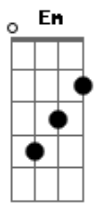

© ukulele-chords.com