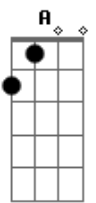

© ukulele-chords.com

A
Mm, you bleed for me

Bleed for me

[Refrão]

Em
Why don't you tell me what you need?
D
Oh, what you need
G Em
Oh, what you need
(D G Em)

[Final]

D
I feel your heart pain
G Em
I feel your pain
D
I feel your heart baby
G Em
I feel your pain
D
I feel your heart baby
G Em
I feel your pain
D
I feel your heart baby
G Em
I feel your pain
D
I feel your heart baby
G
I feel your pain
Em
(Why don't you tell me what you need?)
D
I feel your heart baby
G Em
I feel your pain
D
I feel your heart baby
G Em
I feel your pain
D
I feel your heart baby
G
I feel your pain