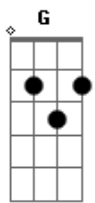

© ukulele-chords.com