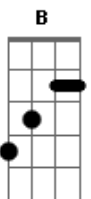

Em D
Oh, what a life, what beautiful life it is
Trying to keep hold of the love you gave
And give a little back in a better way

[Pré-Refrão]

G
'Cause i've seen blue skies
The colours look amazing
Reminds me of the day we met
G D
You know i'd never change it, never change it

[Refrão]

C
No, leave you i won't
No, leave you i won't
G D
The love i live i live for you
Am
No, leave you i won't
Em
No, leave you i won't
G D
The love i give i give to you

[Segunda Parte]

Em
Darling, there's a dark side to every street
And sometimes in the strangers that we meet
I gotta keep hold of the love you gave
D C
And give a little back in a better way

[Pré-Refrão]

G
'Cause i've seen blue skies
D
The colours look amazing
Am
Reminds me of the day we met
G D
You know i'd never change it, never change it

[Refrão]

C
No, leave you i won't
Em
No, leave you i won't
G D
The love i live i live for you
Am
No, leave you i won't
Em
No, leave you i won't
G D
The love i give i give to you

[Ponte]

C
This love, this life (it's alright)
G Em D
This love i give is yours and mine alone (it's alright)
C
This love, this life (it's alright)
G Em D
This love i give is yours and mine alone

[Refrão]

C
No, leave you i won't
Em
No, leave you i won't
G D
The love i live i live for you
Am
No, leave you i won't
Em
No, leave you i won't
G D
The love i give i give to you
C
No, leave you i won't
Em
No, leave you i won't
G D
The love i live i live for you
Am
No, leave you i won't
Em
No, leave you i won't
G D
The love i give i give to you

Acordes

© ukulele-chords.com