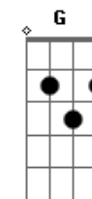

© ukulele-chords.com