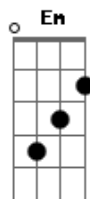

© ukulele-chords.com