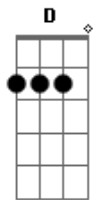

Rhodes - Close Your Eyes

Tom: D

(Fm) Bm D
Maybe I, maybe I am just as scared as you

A
It's alright, stay by my side

Bm (Fm) D
On the edge, on the edge of everything we know

A Em
It's alright, just don't look down

Em G
And I will hold on

D
I'll never let go

A Em
You're right beside me

G D A Em
So just close your eyes

G D A Em
I'll never let go, you're all that I need

G D A G
So just close your eyes

(Fm) Bm
When I look back

D
I look back on the times you tried to hide

A
Inside your delicate mind

(Fm) Bm (Fm) D
In the end, in the end I'm just the same as you

A Em
And it's alright, just stay by my side

Em G
And I will hold on

D
I'll never let go

A Em
You're right beside me

G D A Em
So just close your eyes

G D A Em
I'll never let go, you're all that I need

G D A G
So just close your eyes

Em D
I would die for, I would die for thee

Bm A
So get in my heart

Em D
I would die for, I would die for thee

Bm A Em D
So get in my heart

Bm D A
So just close your eyes

Em D G
So just close your eyes

Em A
Just close your eyes-

D
I'll never let go

A Em
You're right beside me

G D A Em
So just close your eyes

G D A Em
I'll never let go, you're all that I need

G D A G
So just close your eyes

Acordes

© ukulele-chords.com