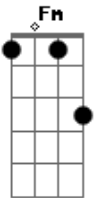

D
 I'll never let go

A Em
 You're right beside me

G D A Em
 So just close your eyes

G D A Em
 I'll never let go, you're all that I need

G D A G
 So just close your eyes

Em D
 I would die for, I would die for thee

Bm A
 So get in my heart

Em D
 I would die for, I would die for thee

Bm A Em D
 So get in my heart

Bm D A
 So just close your eyes

Em D G
 So just close your eyes

Em A
 Just close your eyes-

D
 I'll never let go

A Em
 You're right beside me

G D A Em
 So just close your eyes

G D A Em
 I'll never let go, you're all that I need

G D A G
 So just close your eyes

Acordes

© ukulele-chords.com

© ukulele-chords.com

© ukulele-chords.com