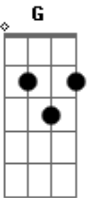

© ukulele-chords.com