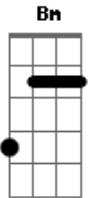

D
 I'll never let go

A Em
 You're right beside me

G D A Em
 So just close your eyes

G D A Em
 I'll never let go, you're all that I need

G D A G
 So just close your eyes

Em D
 I would die for, I would die for thee

Bm A
 So get in my heart

Em D
 I would die for, I would die for thee

Bm A Em D
 So get in my heart

Bm D A
 So just close your eyes

Em D G
 So just close your eyes

Em A
 Just close your eyes-

D
 I'll never let go

A Em
 You're right beside me

G D A Em
 So just close your eyes

G D A Em
 I'll never let go, you're all that I need

G D A G
 So just close your eyes

Acordes

© ukulele-chords.com

© ukulele-chords.com

© ukulele-chords.com