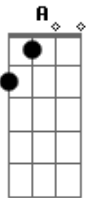

Bm A
 So get in my heart

Em D
 I would die for, I would die for thee

Bm A Em D
 So get in my heart

Bm D A
 So just close your eyes

Em D G
 So just close your eyes

Em A
 Just close your eyes-

D
 I'll never let go

A Em
 You're right beside me

G D A Em
 So just close your eyes

G D A Em
 I'll never let go, you're all that I need

G D A G
 So just close your eyes

Acordes

© ukulele-chords.com

© ukulele-chords.com

© ukulele-chords.com