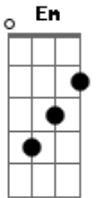

© ukulele-chords.com