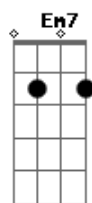

© ukulele-chords.com