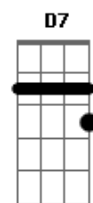

© ukulele-chords.com